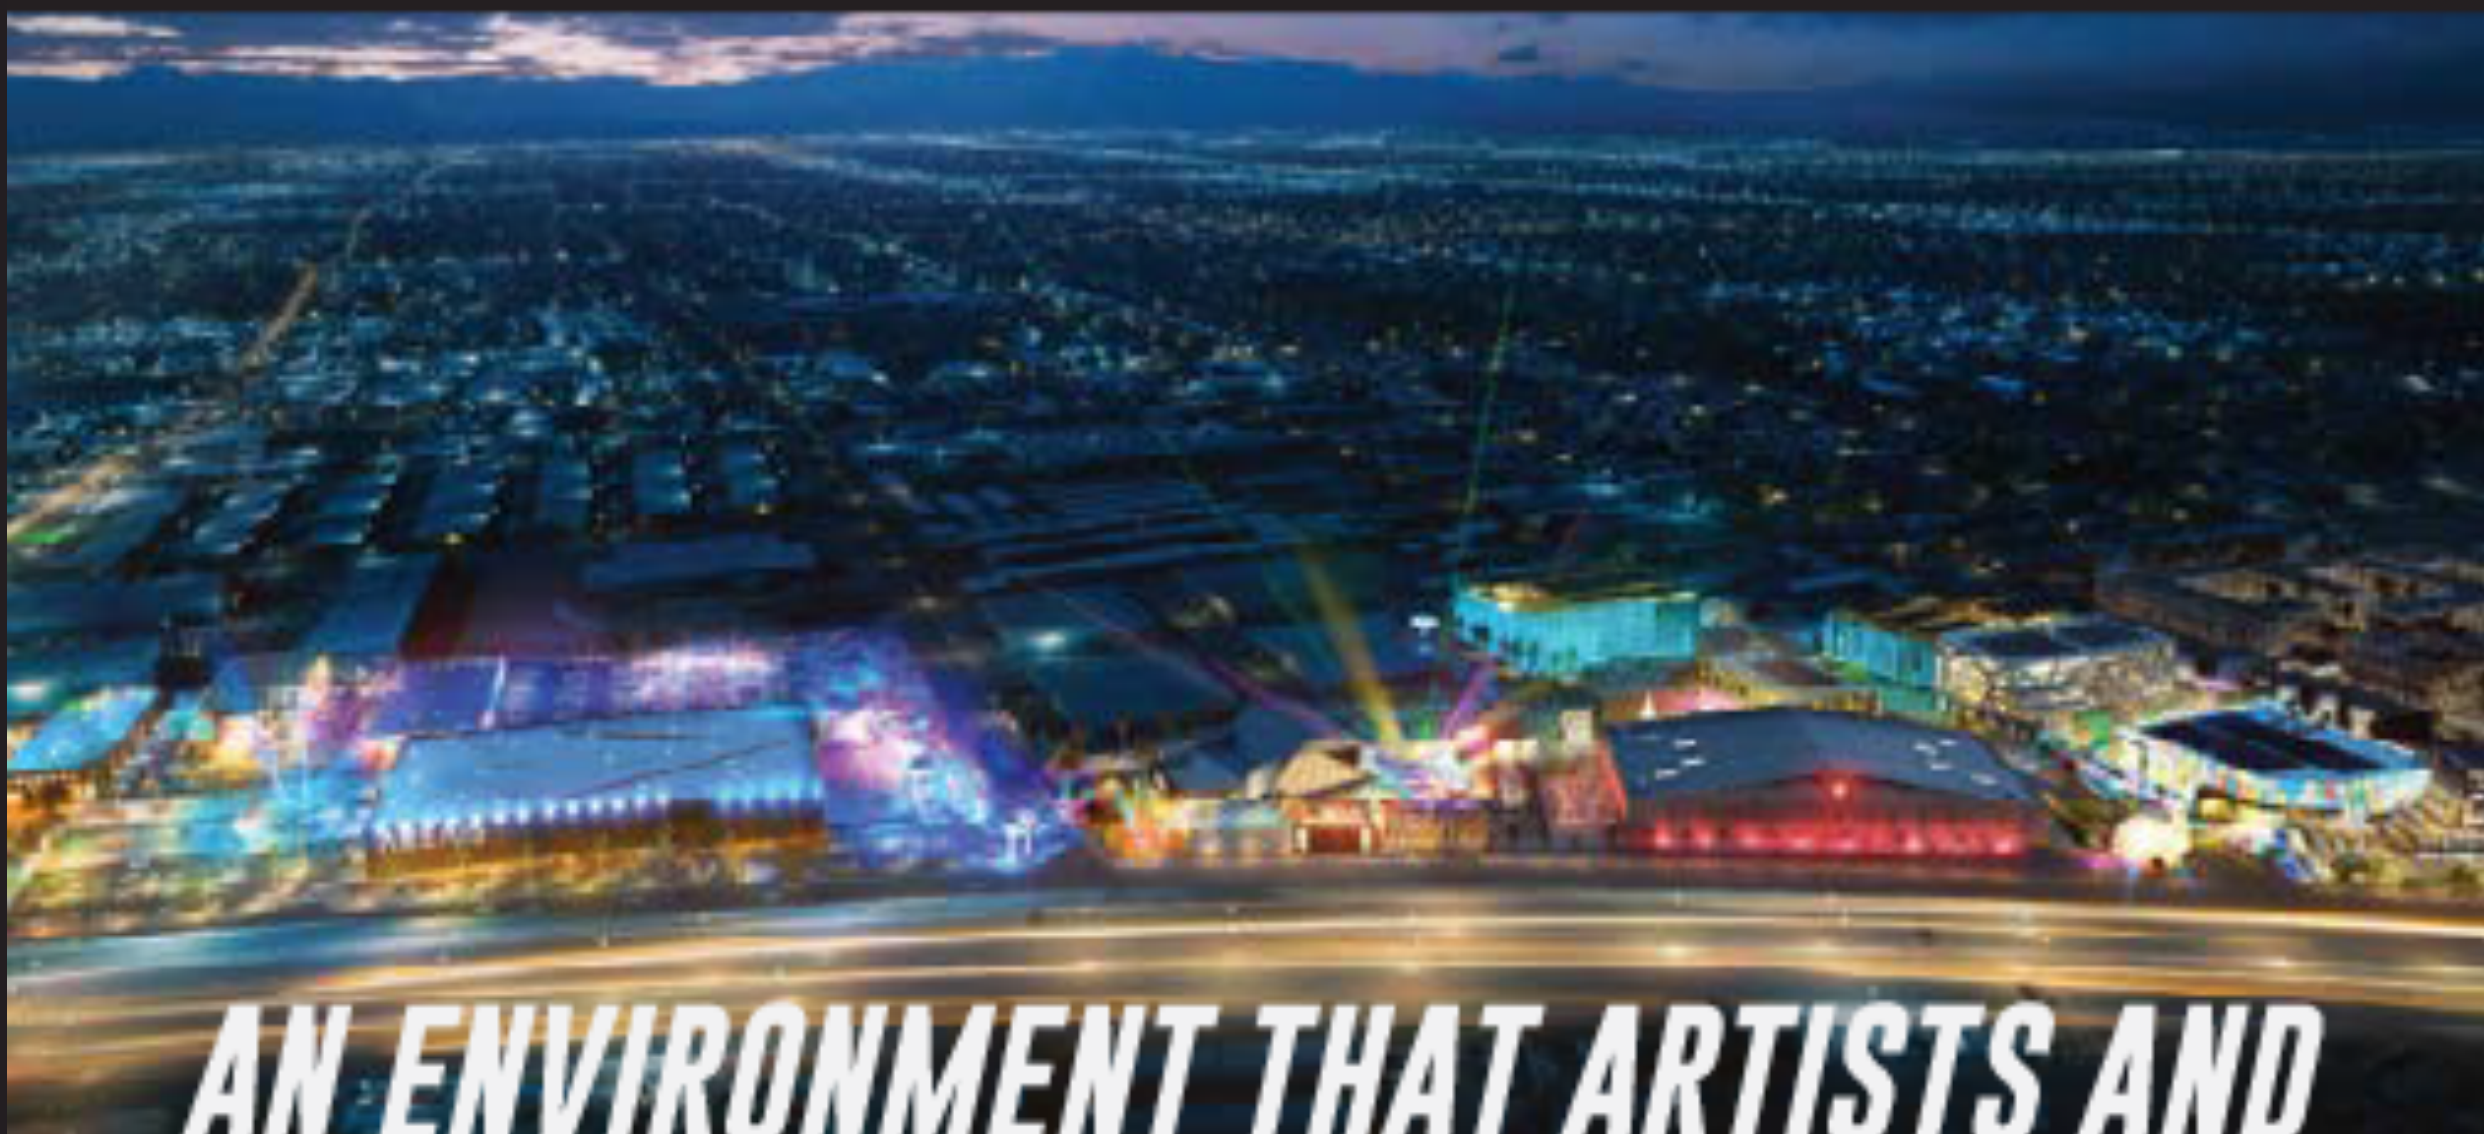

AN ENVIRONMENT THAT ARTISTS AND CONCERT GOERS SEEK TO EXPERIENCE

Located just off the I-15 and benefitting from immediate proximity to the city's main attractions and access points, AREA15 is perfectly situated in the heart of Las Vegas.