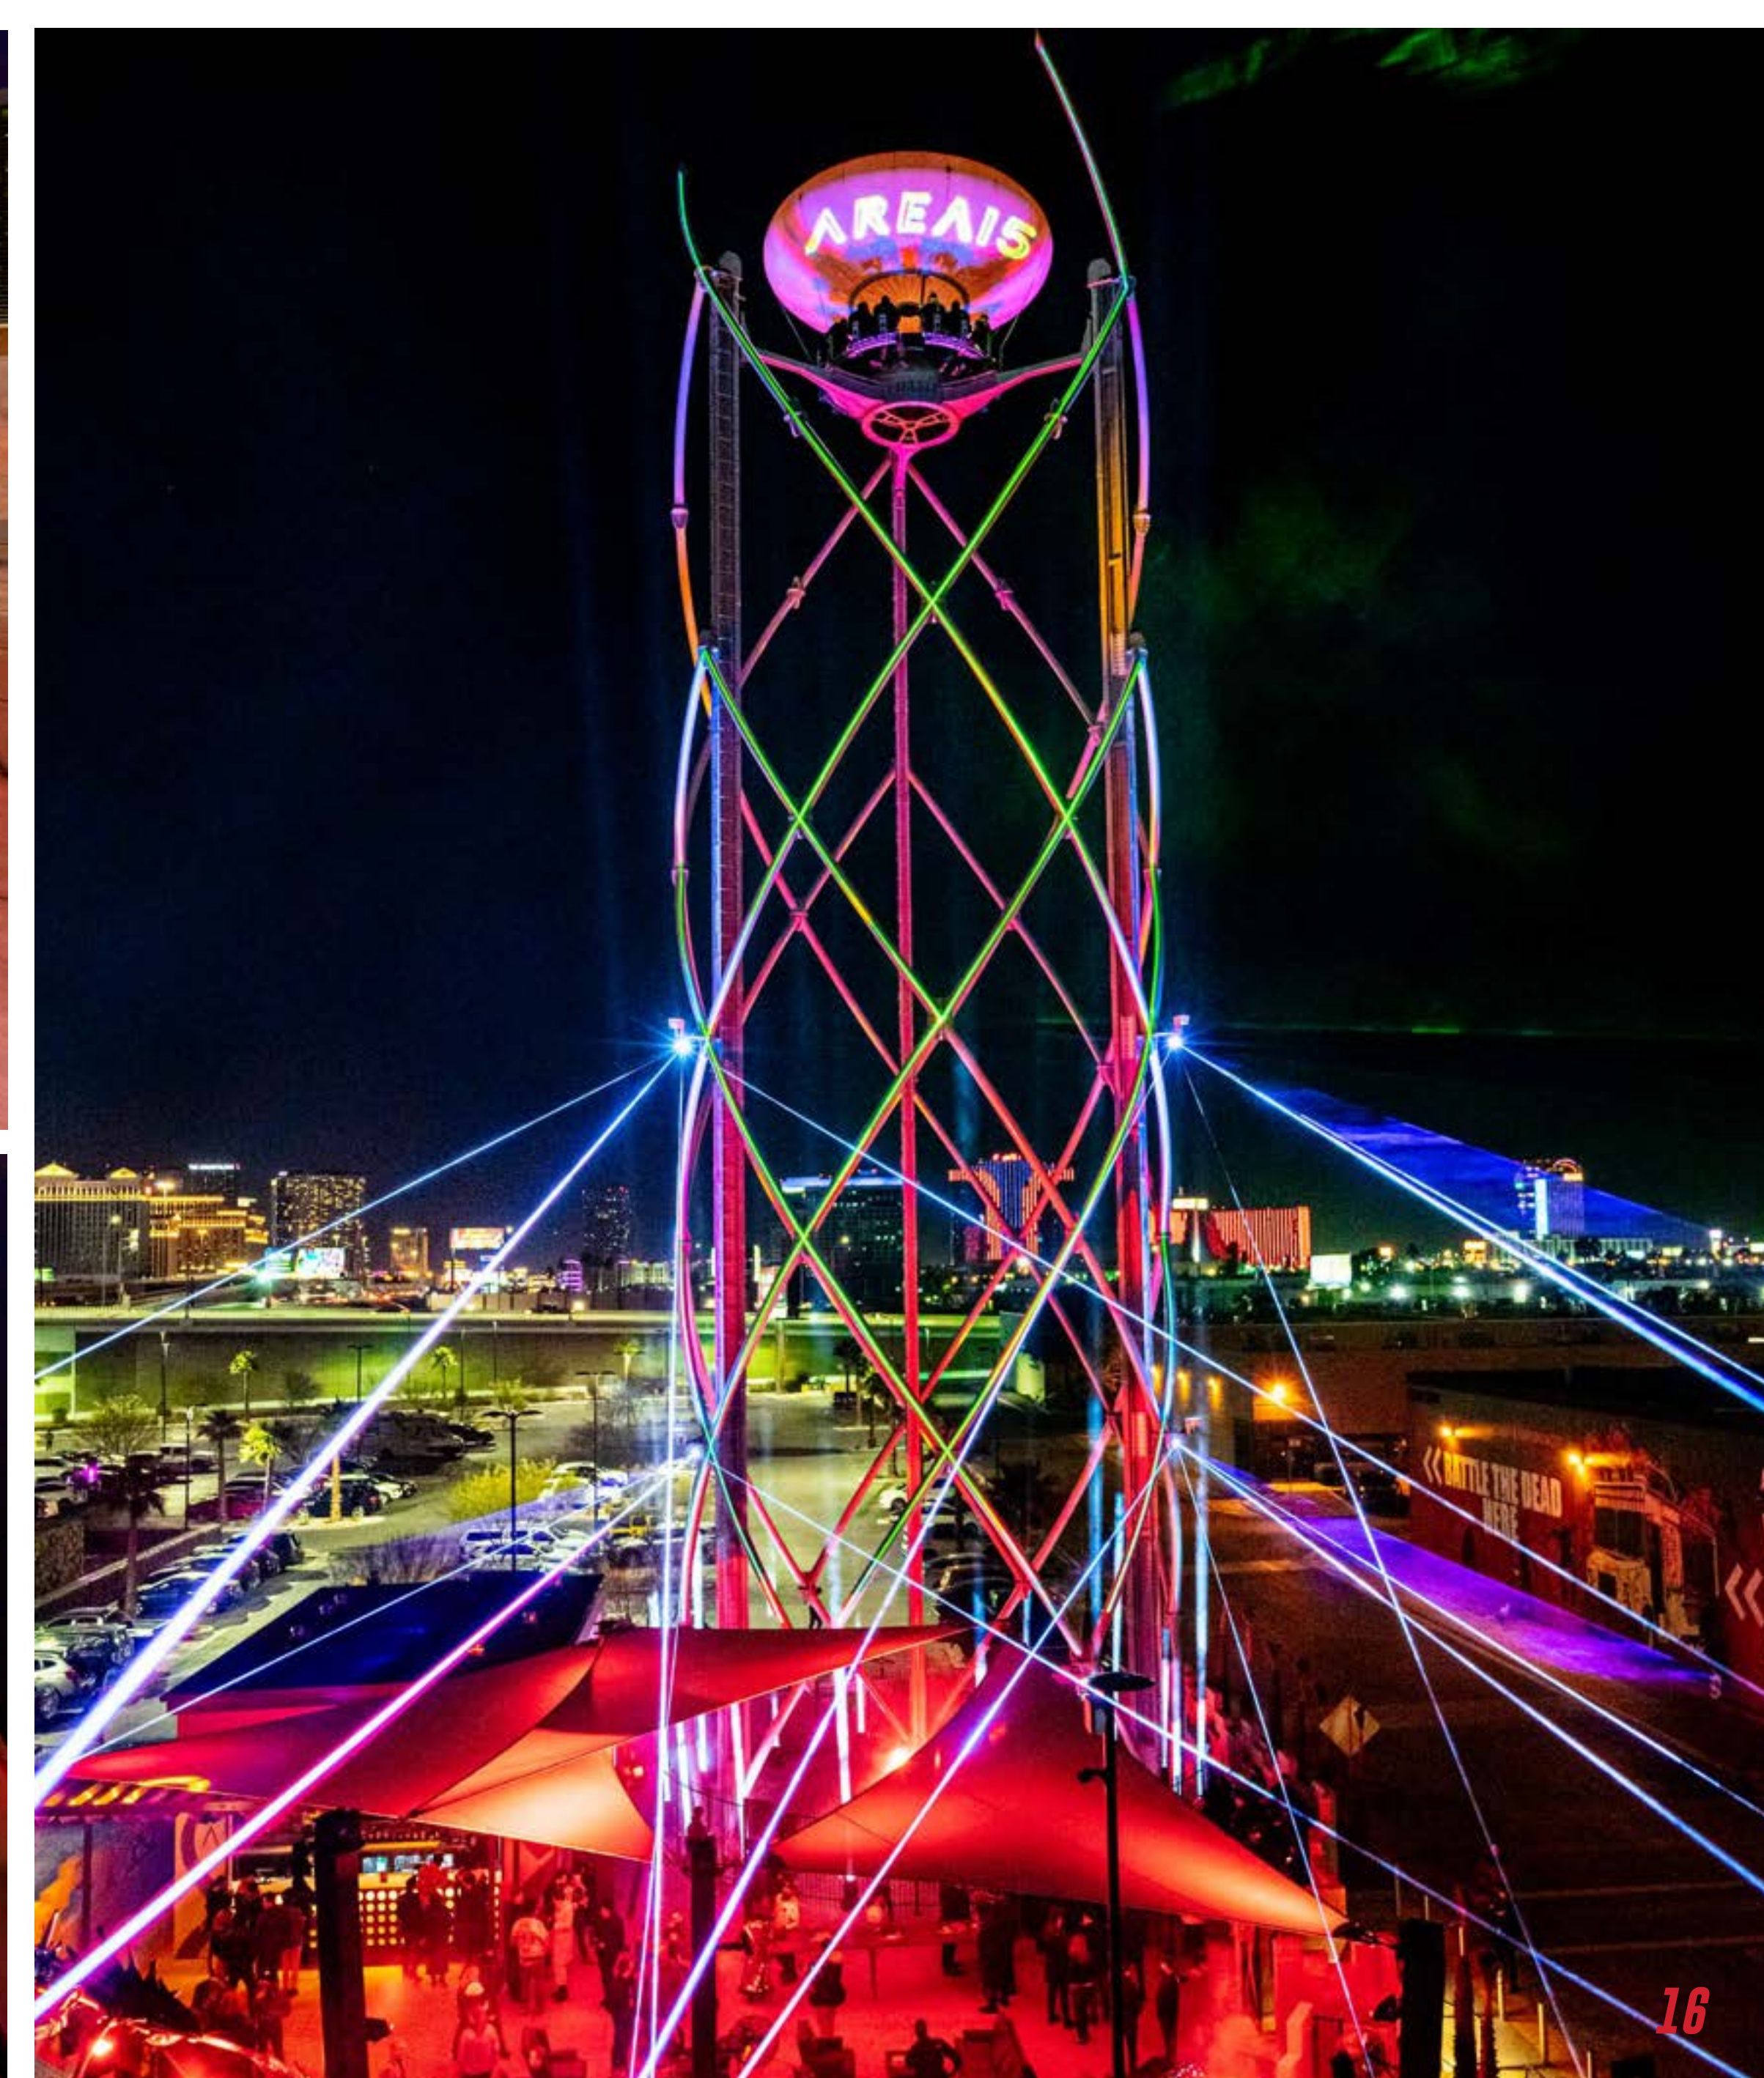

LIFTOFF
AREAS