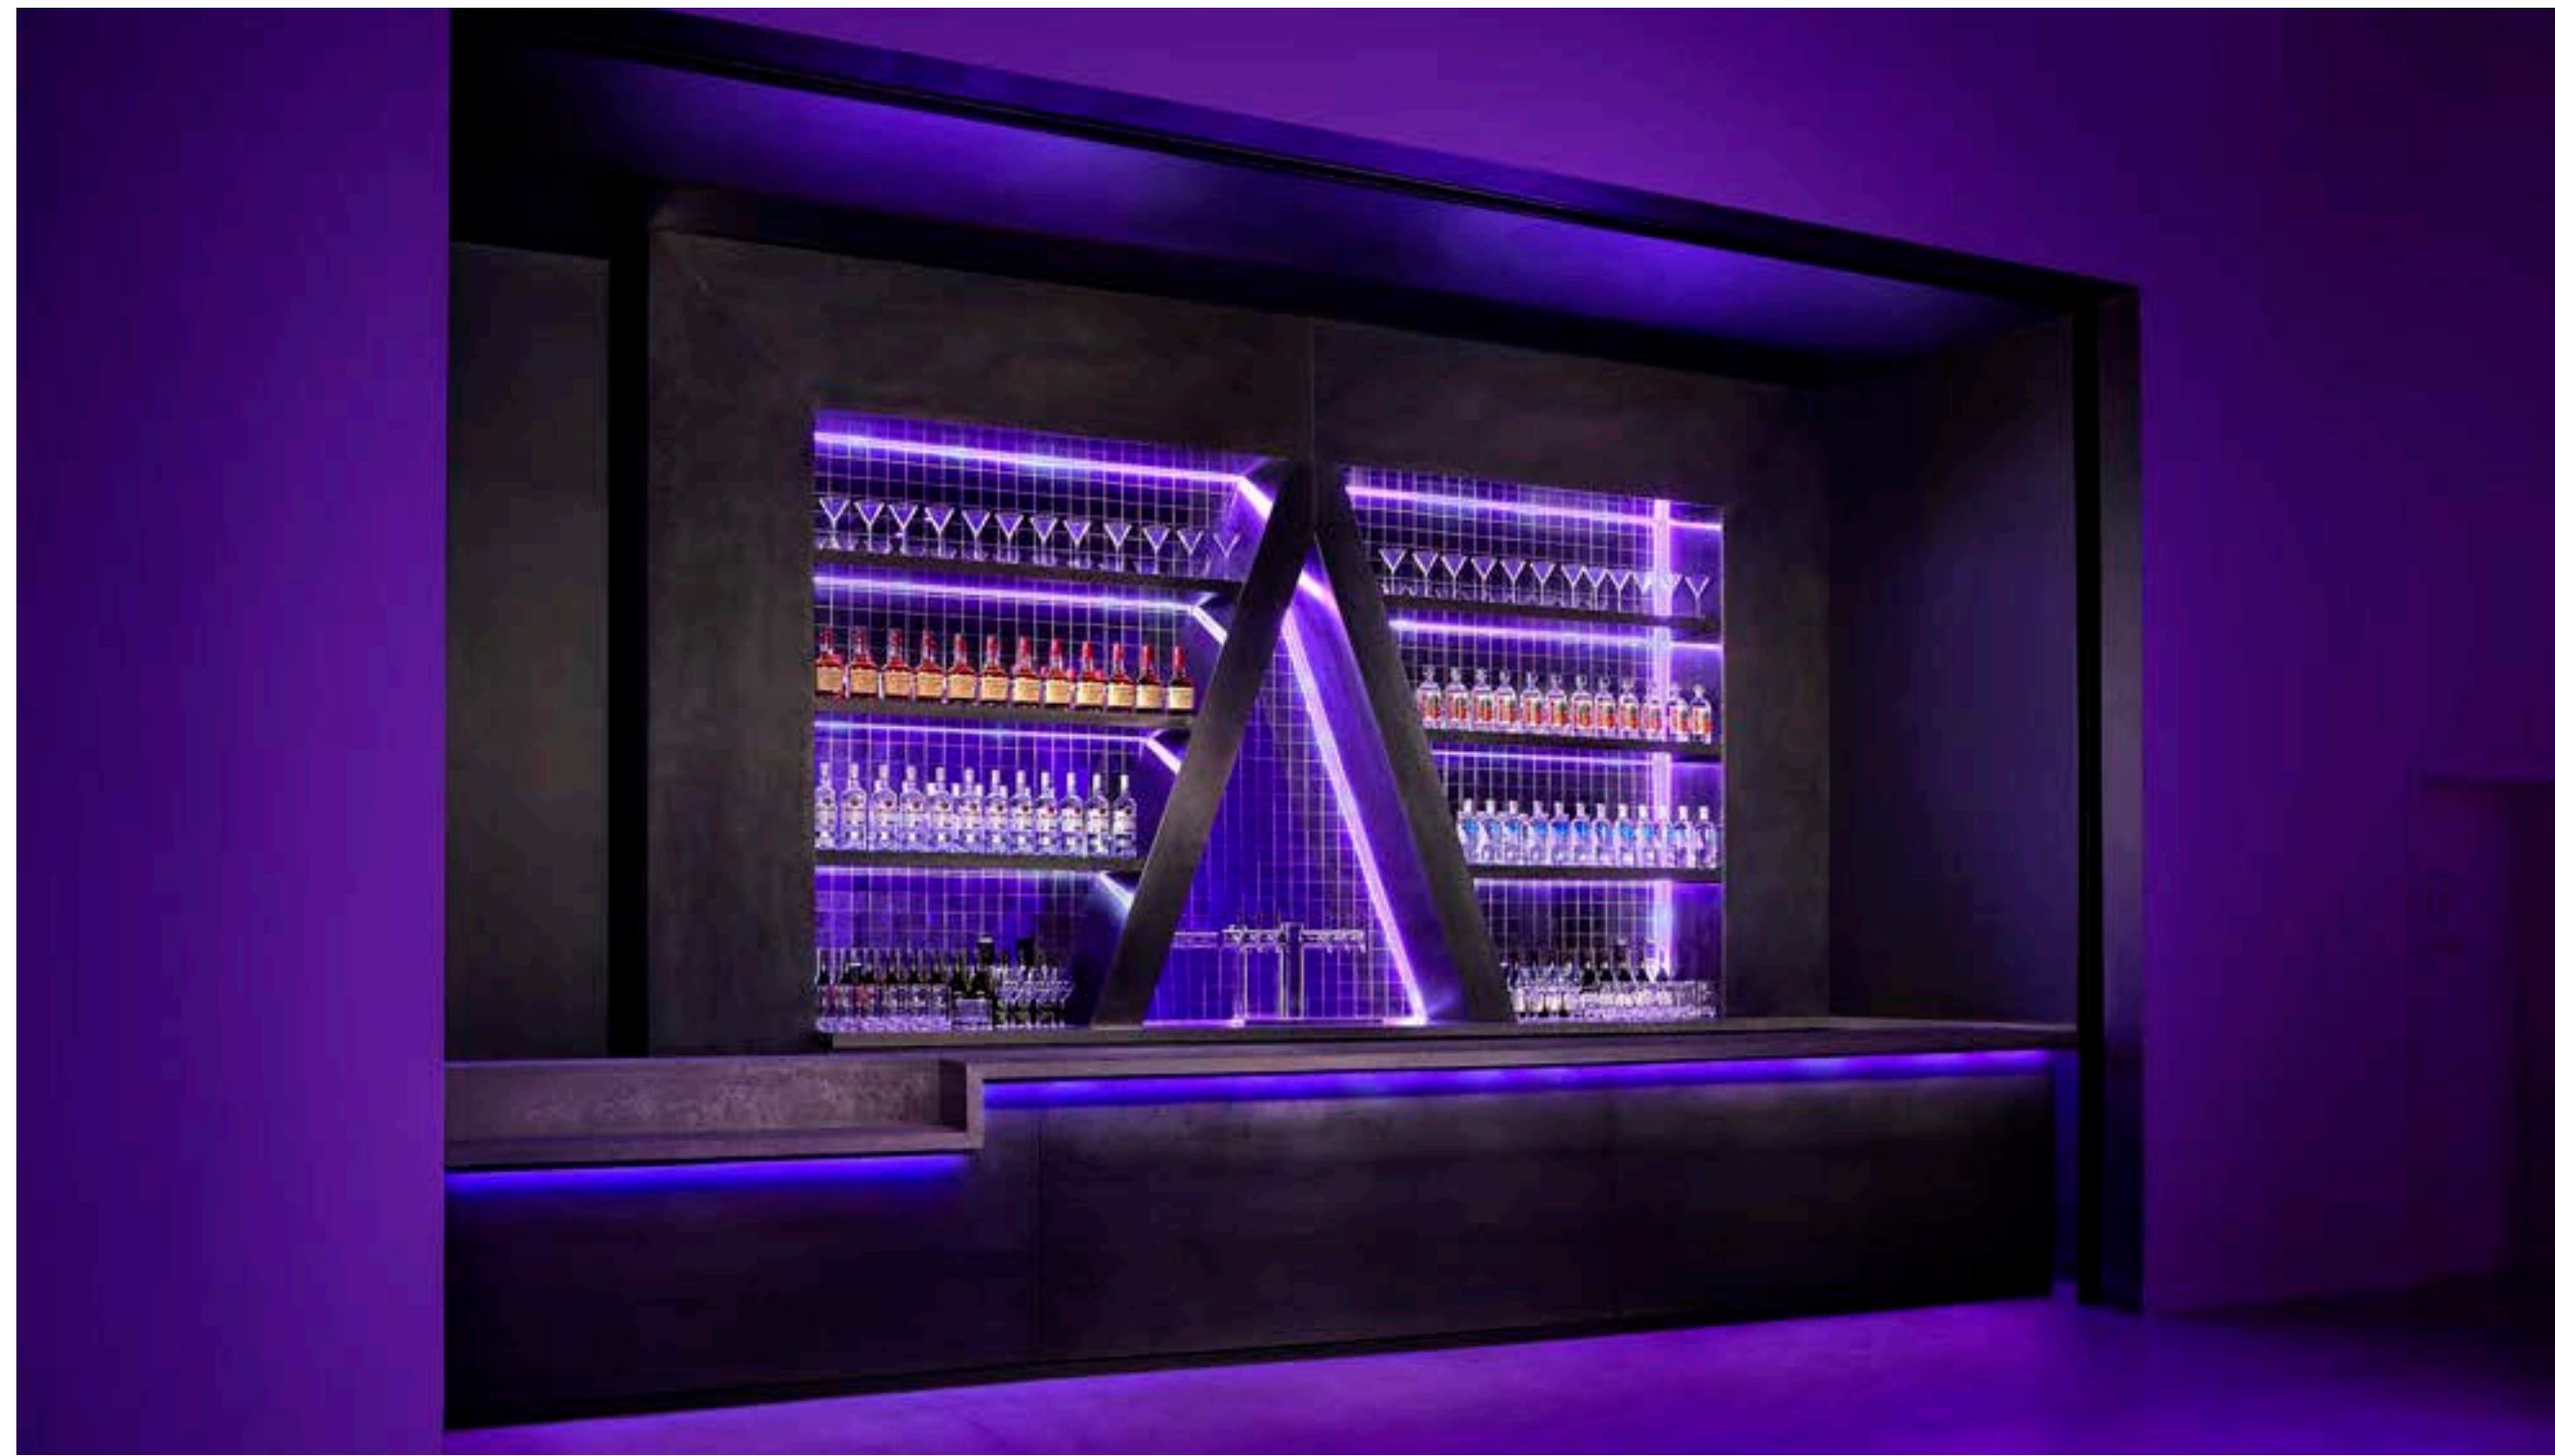

PORTAL
AREA 15