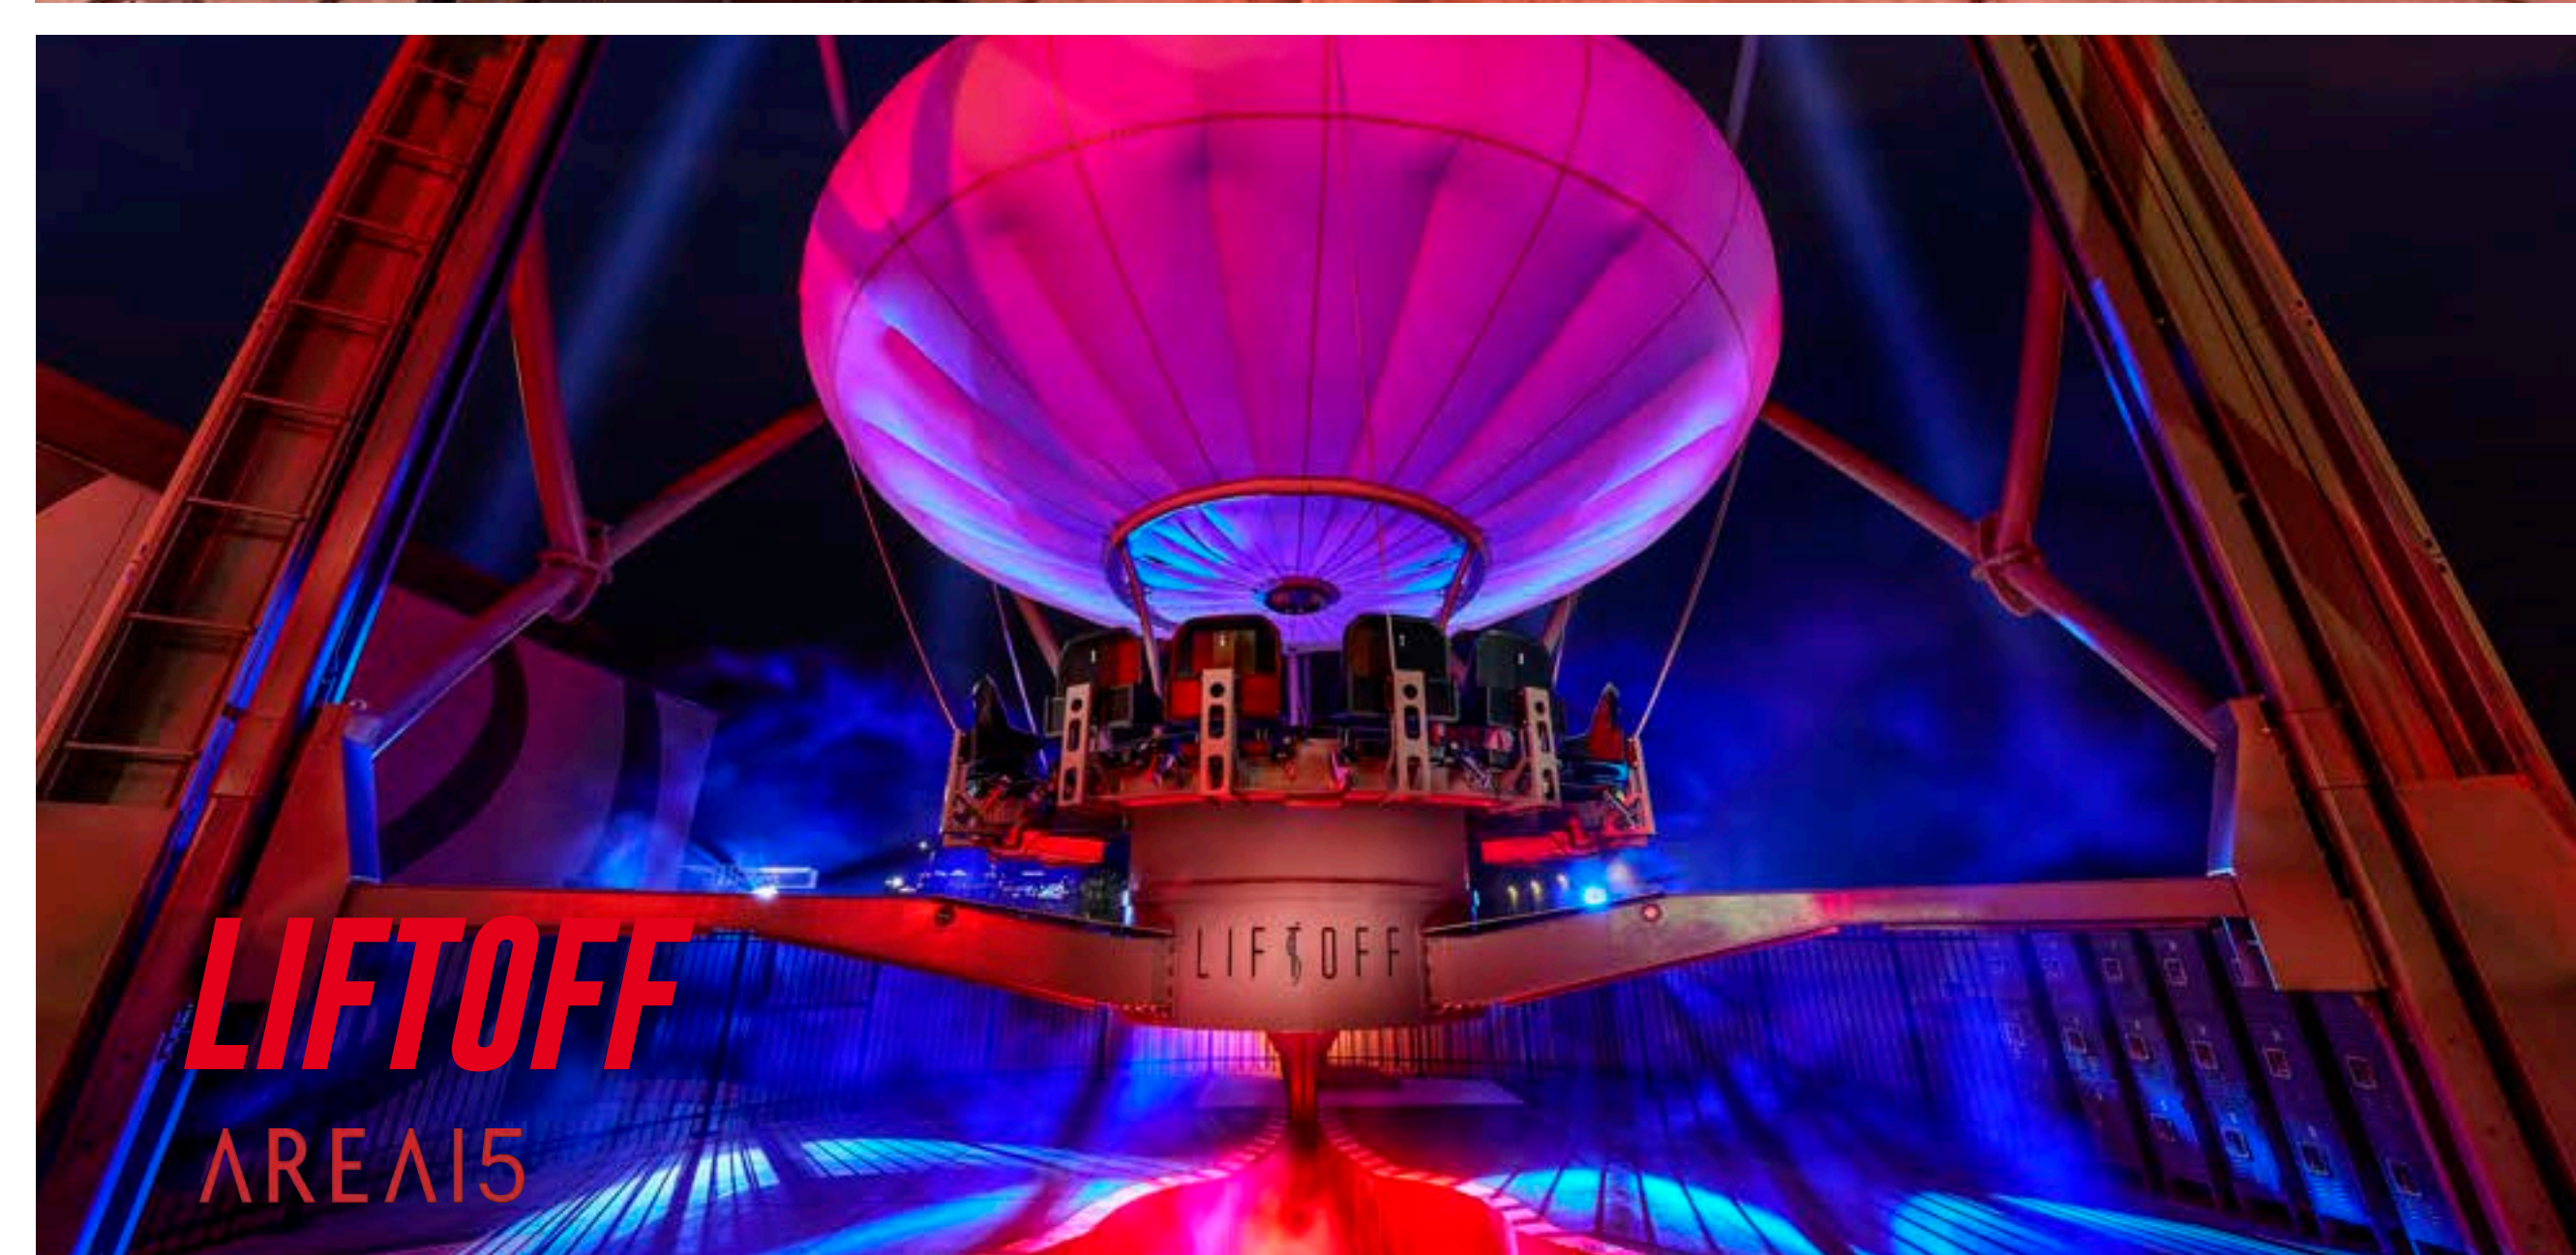

LIFTOFF
AREAS