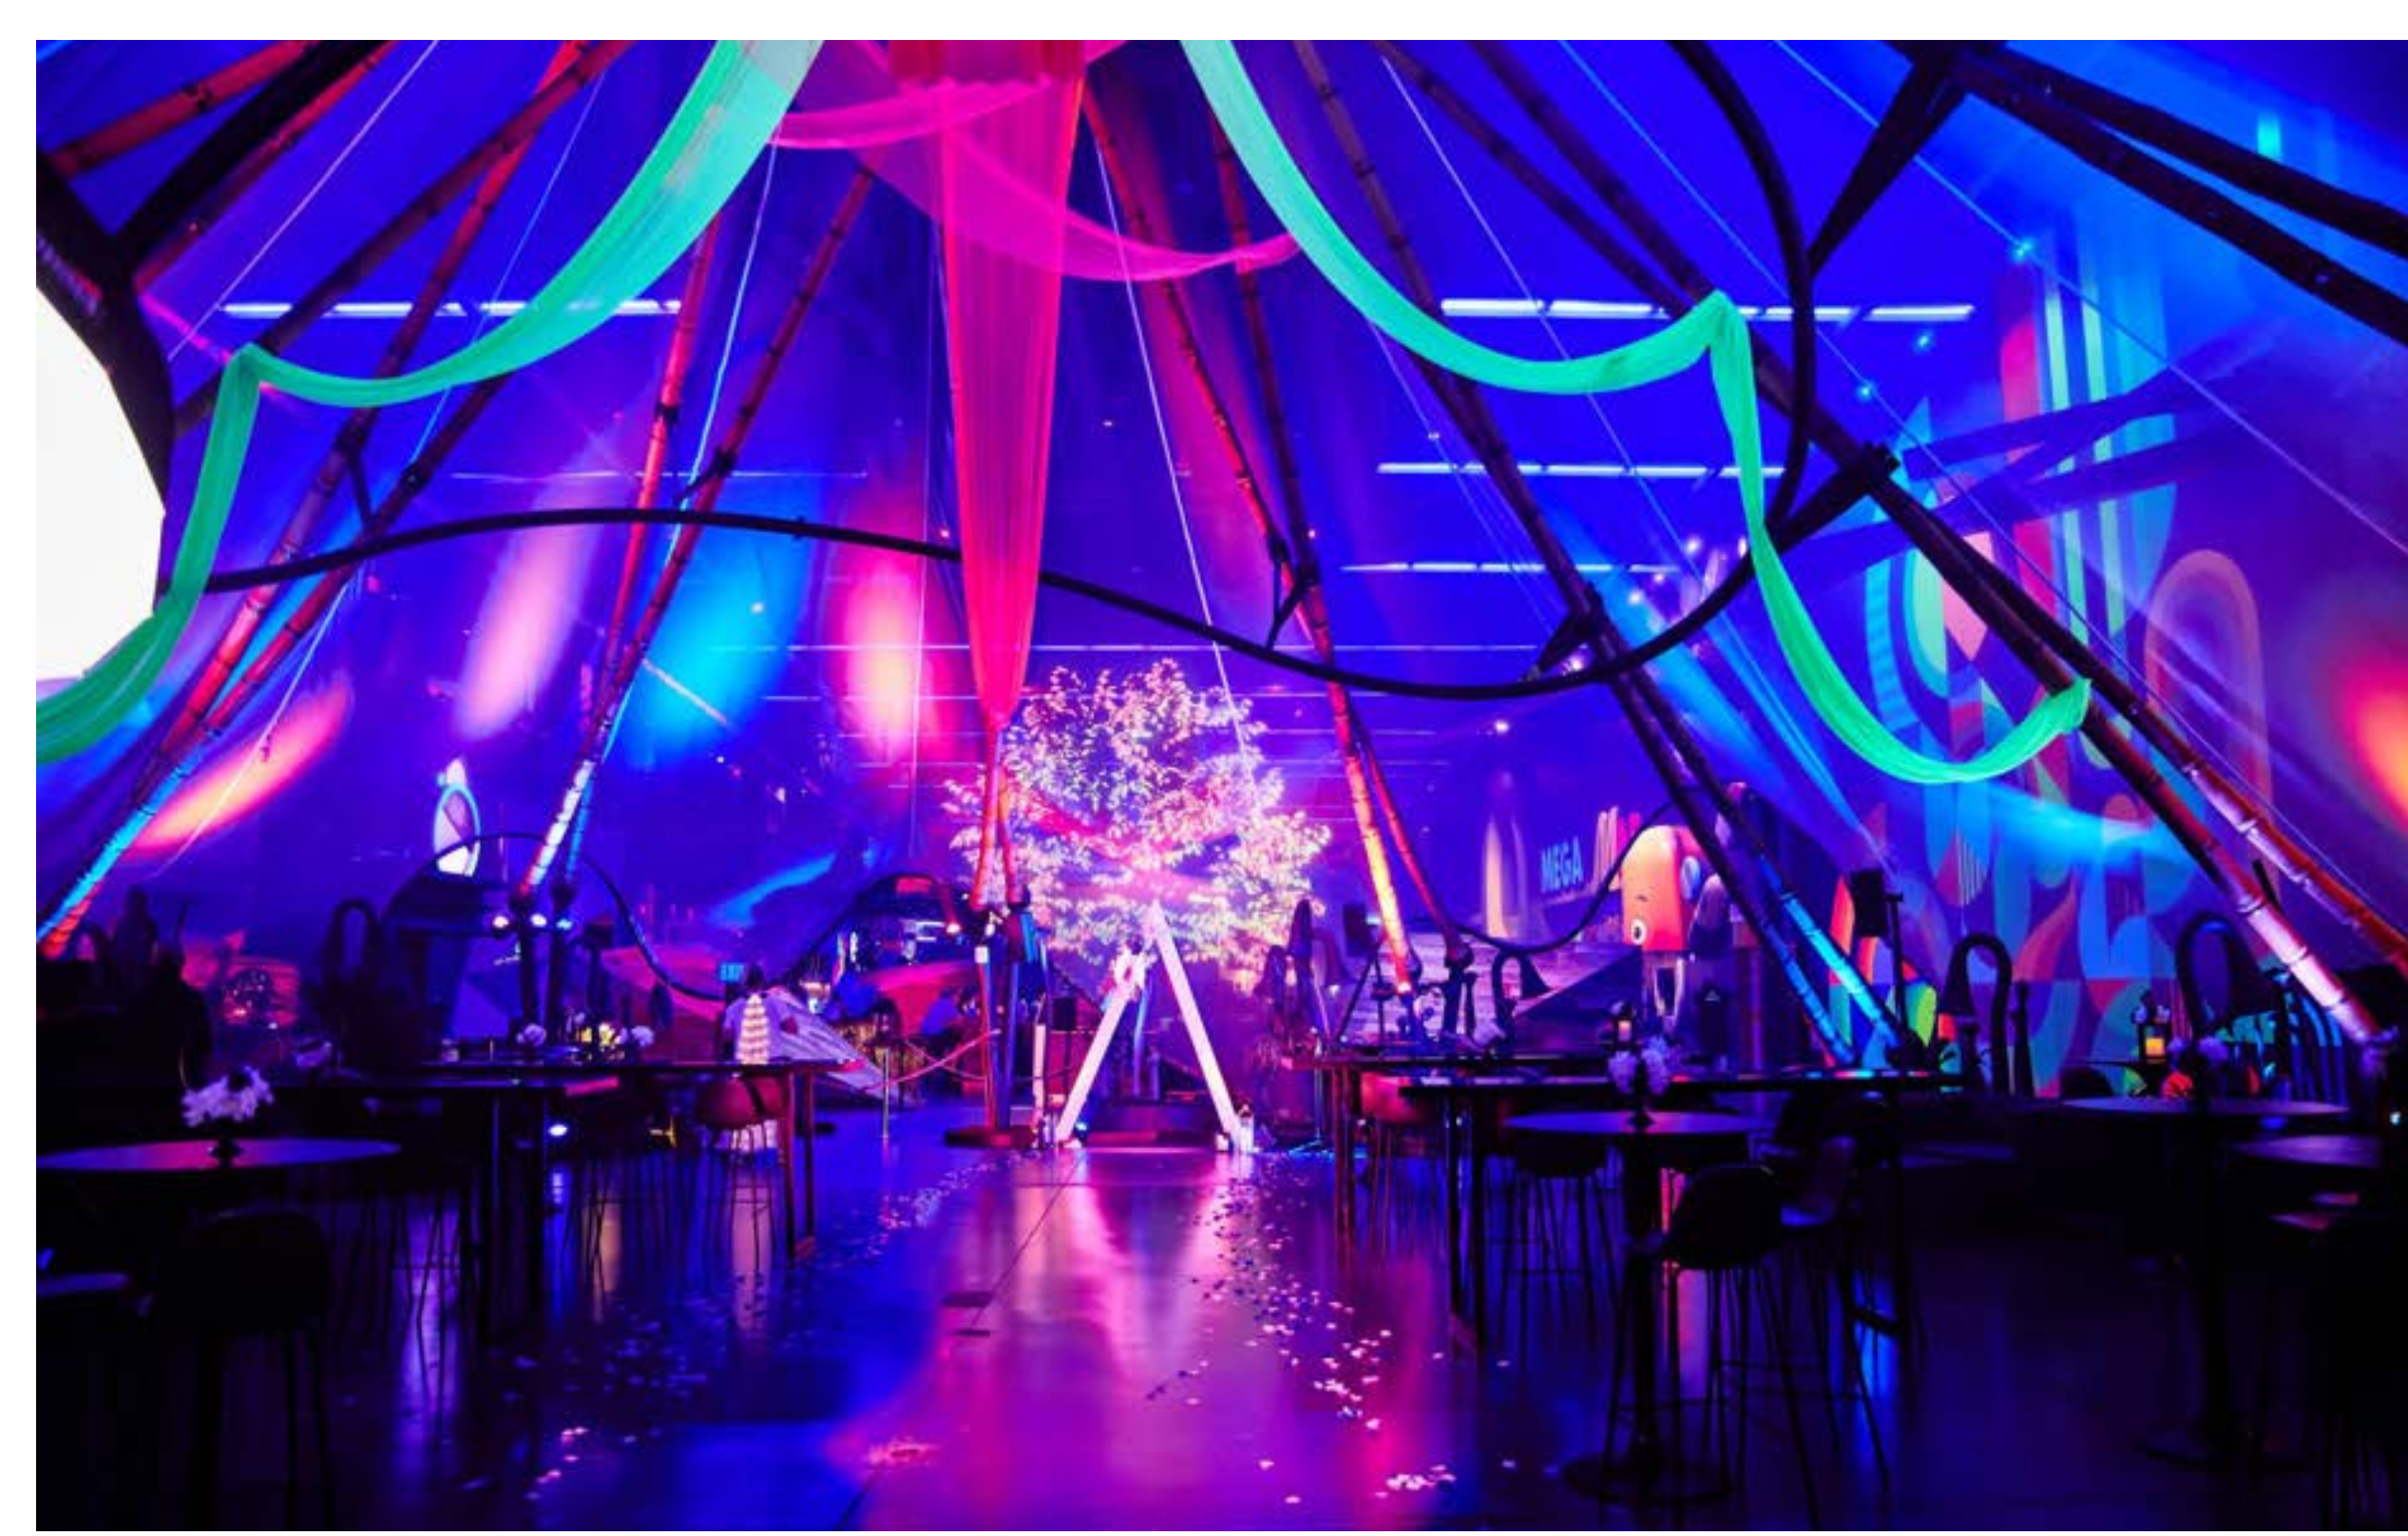

- Square Feet: 1,962
- Dimensions: 50' Diameter
- Capacity: 108 Reception, 70 Seated

PORTAL

Highly flexible indoor event space customizable for any configuration. Branding is amplified with 360-degree projection mapping and a turn-key audio visual package. Ideal for corporate events or industry conferences, private parties or after-parties, intimate speaker events or theater performances. Make this space your own, wherever your imagination leads you.