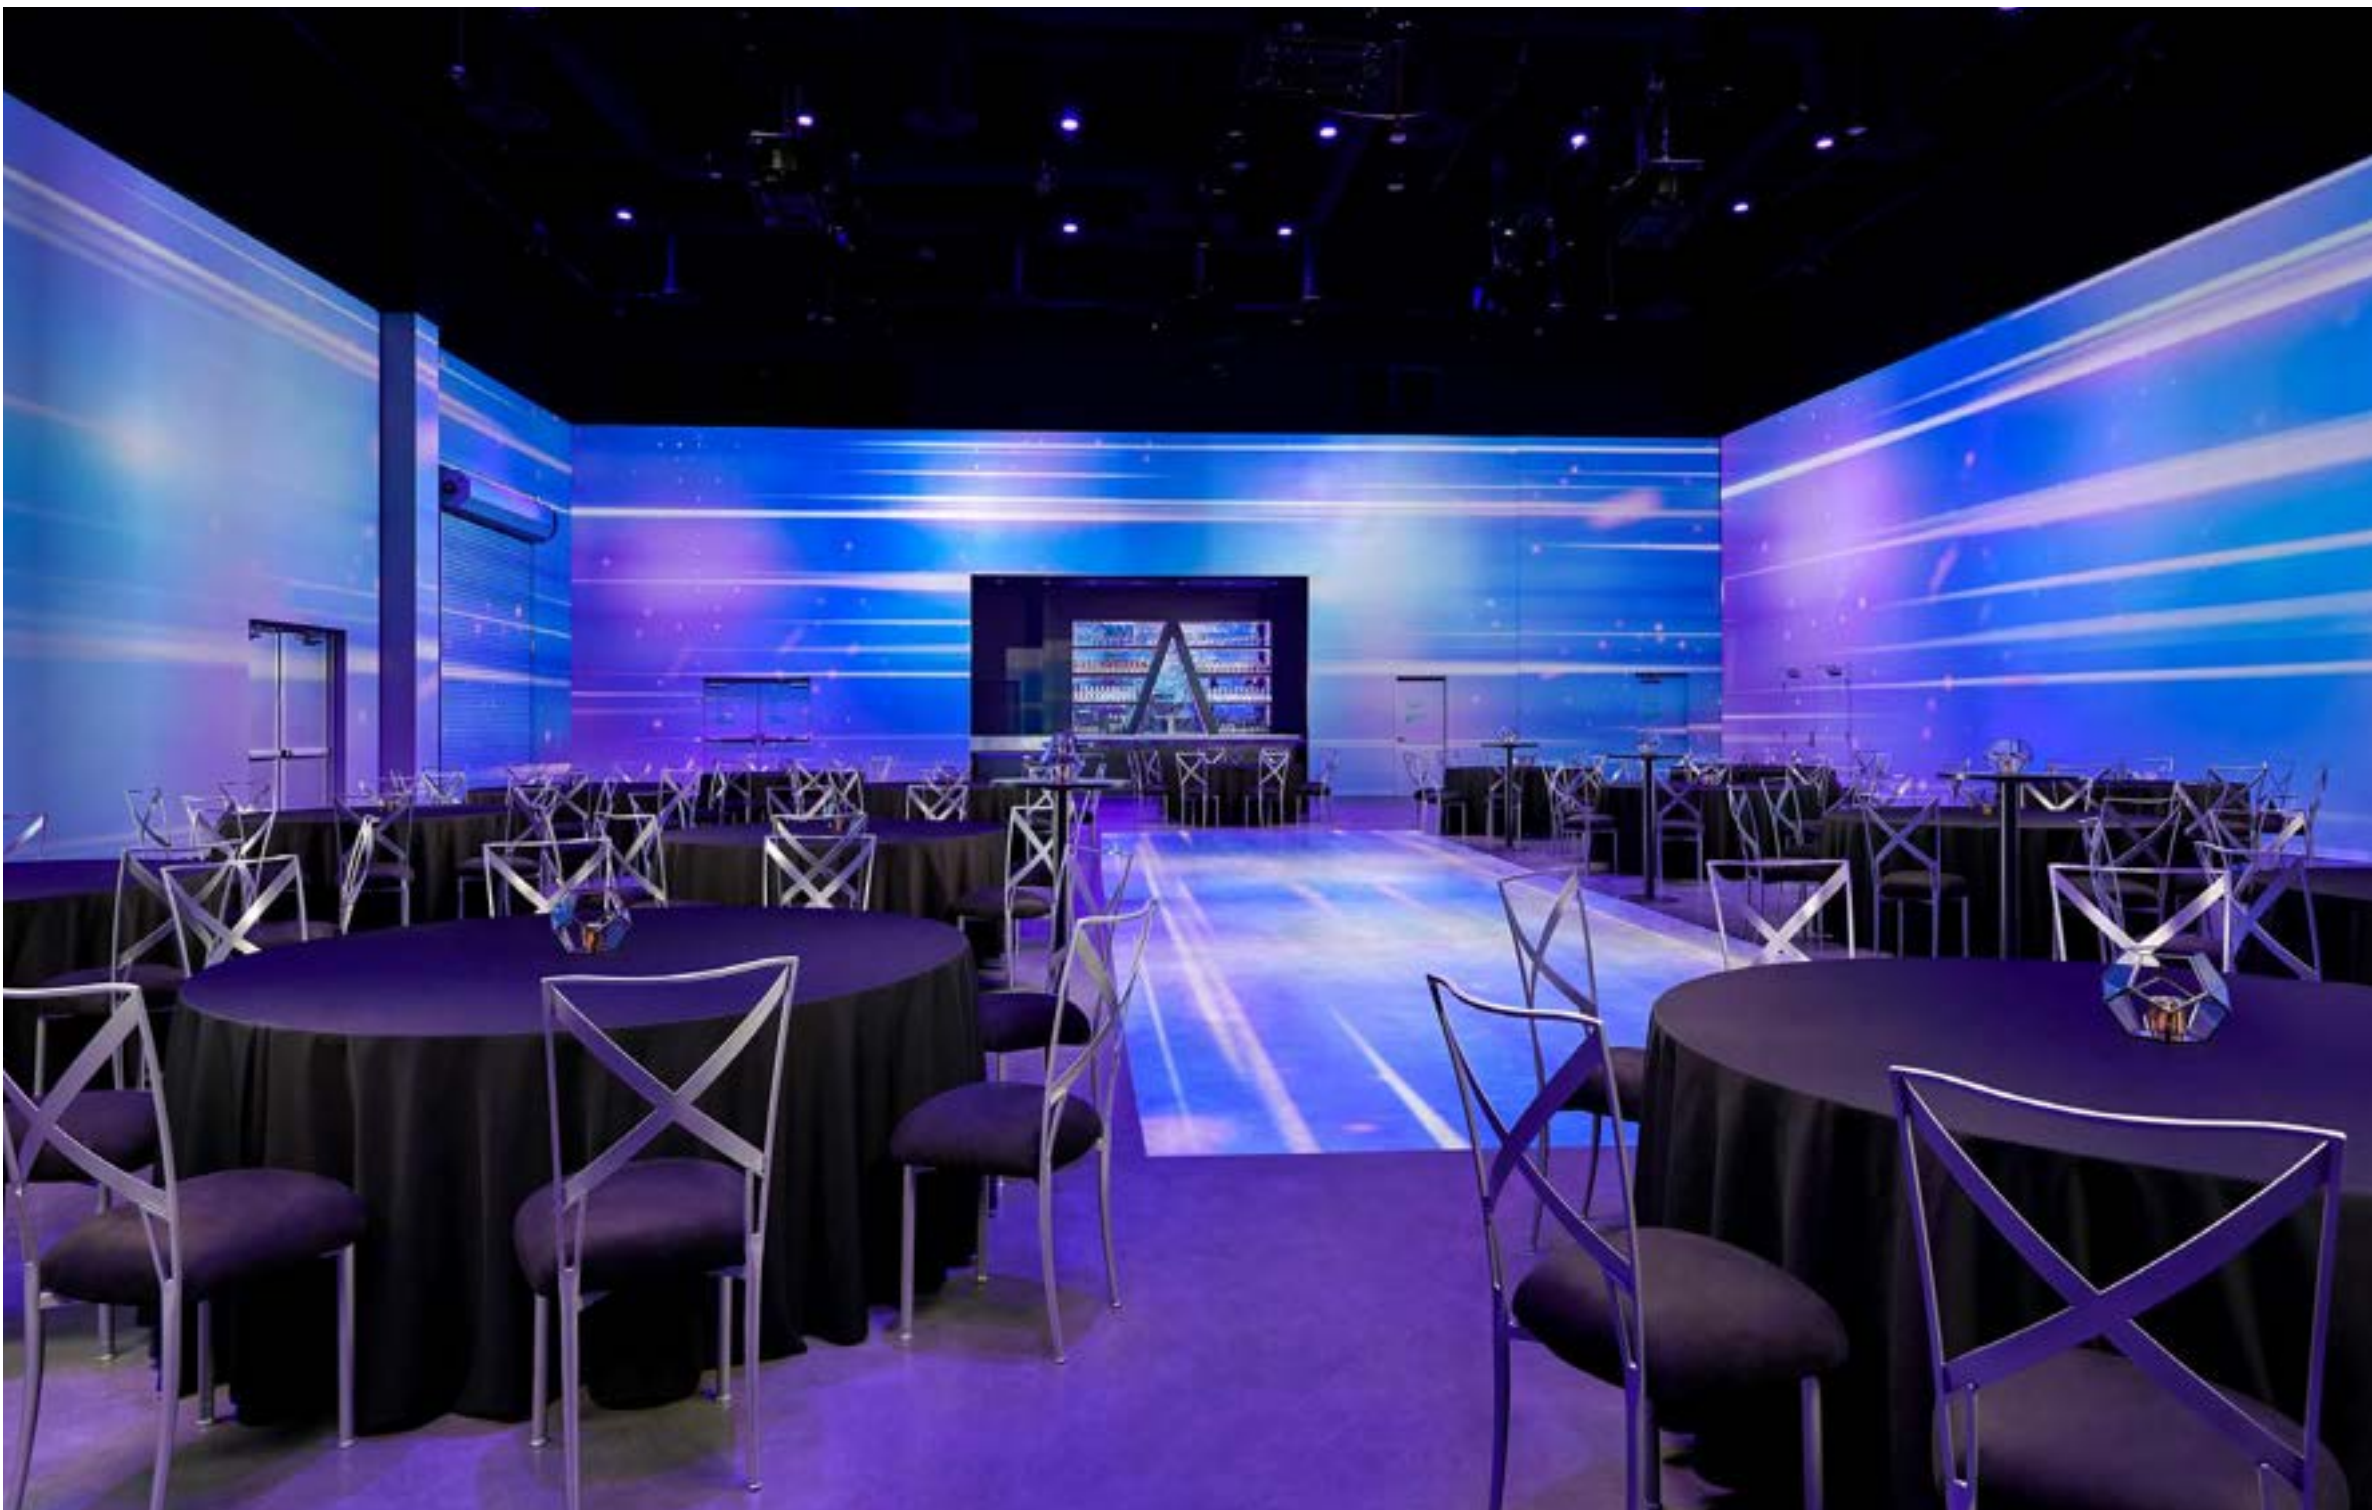

PORTAL
AREA 15