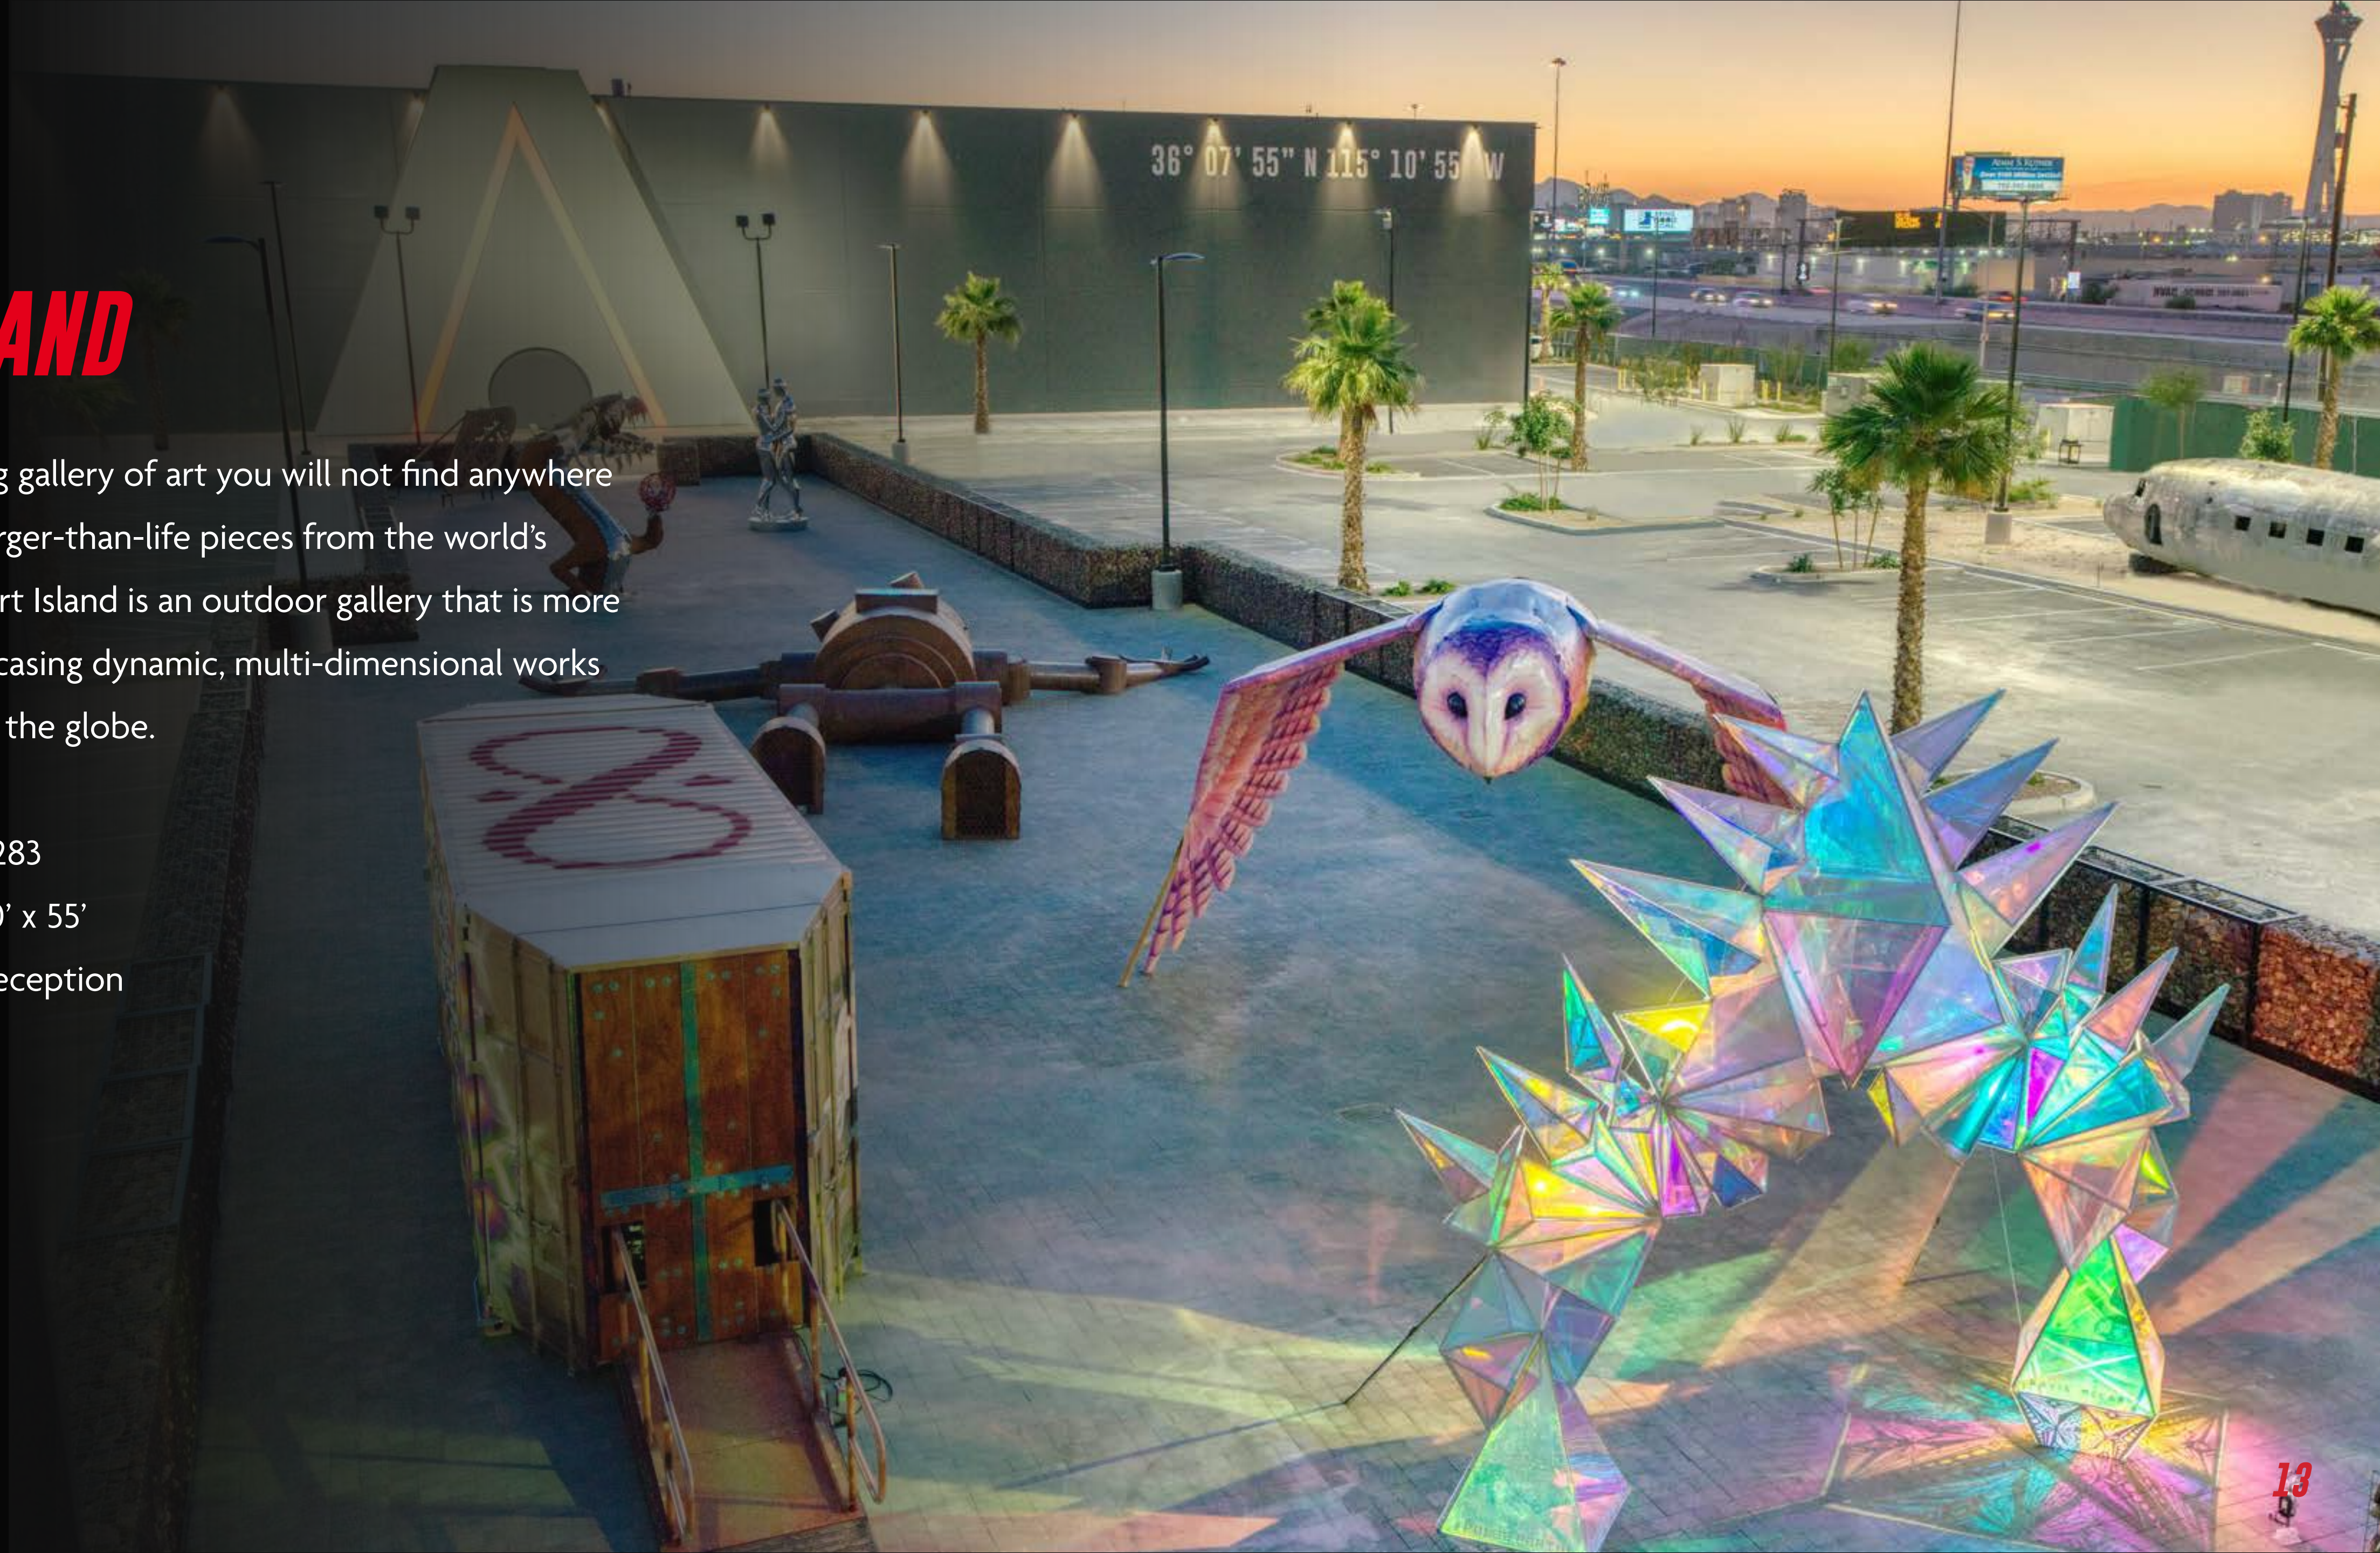

- Square Feet: 10,283
- Dimensions: 220' x 55'
- Capacity: 340 Reception

LIFTOFF

Touch the sky aboard a panoramic ride and aerial experience inspired by aeronauts and aviators of past, present, and future. If you dare brave LIFTOFF's guardian, Gilly, you'll break the barriers between land and sky! A proper toast with specialty libations and refreshments awaits you at the LIFTOFF Lounge before ascending up to the desert airspace. Then, you'll step into the helix for an open-air balloon ride taking you up 130-feet high. At its apex, you'll behold an extraordinary, 360-degree view of the Las Vegas Strip and vistas far and wide.