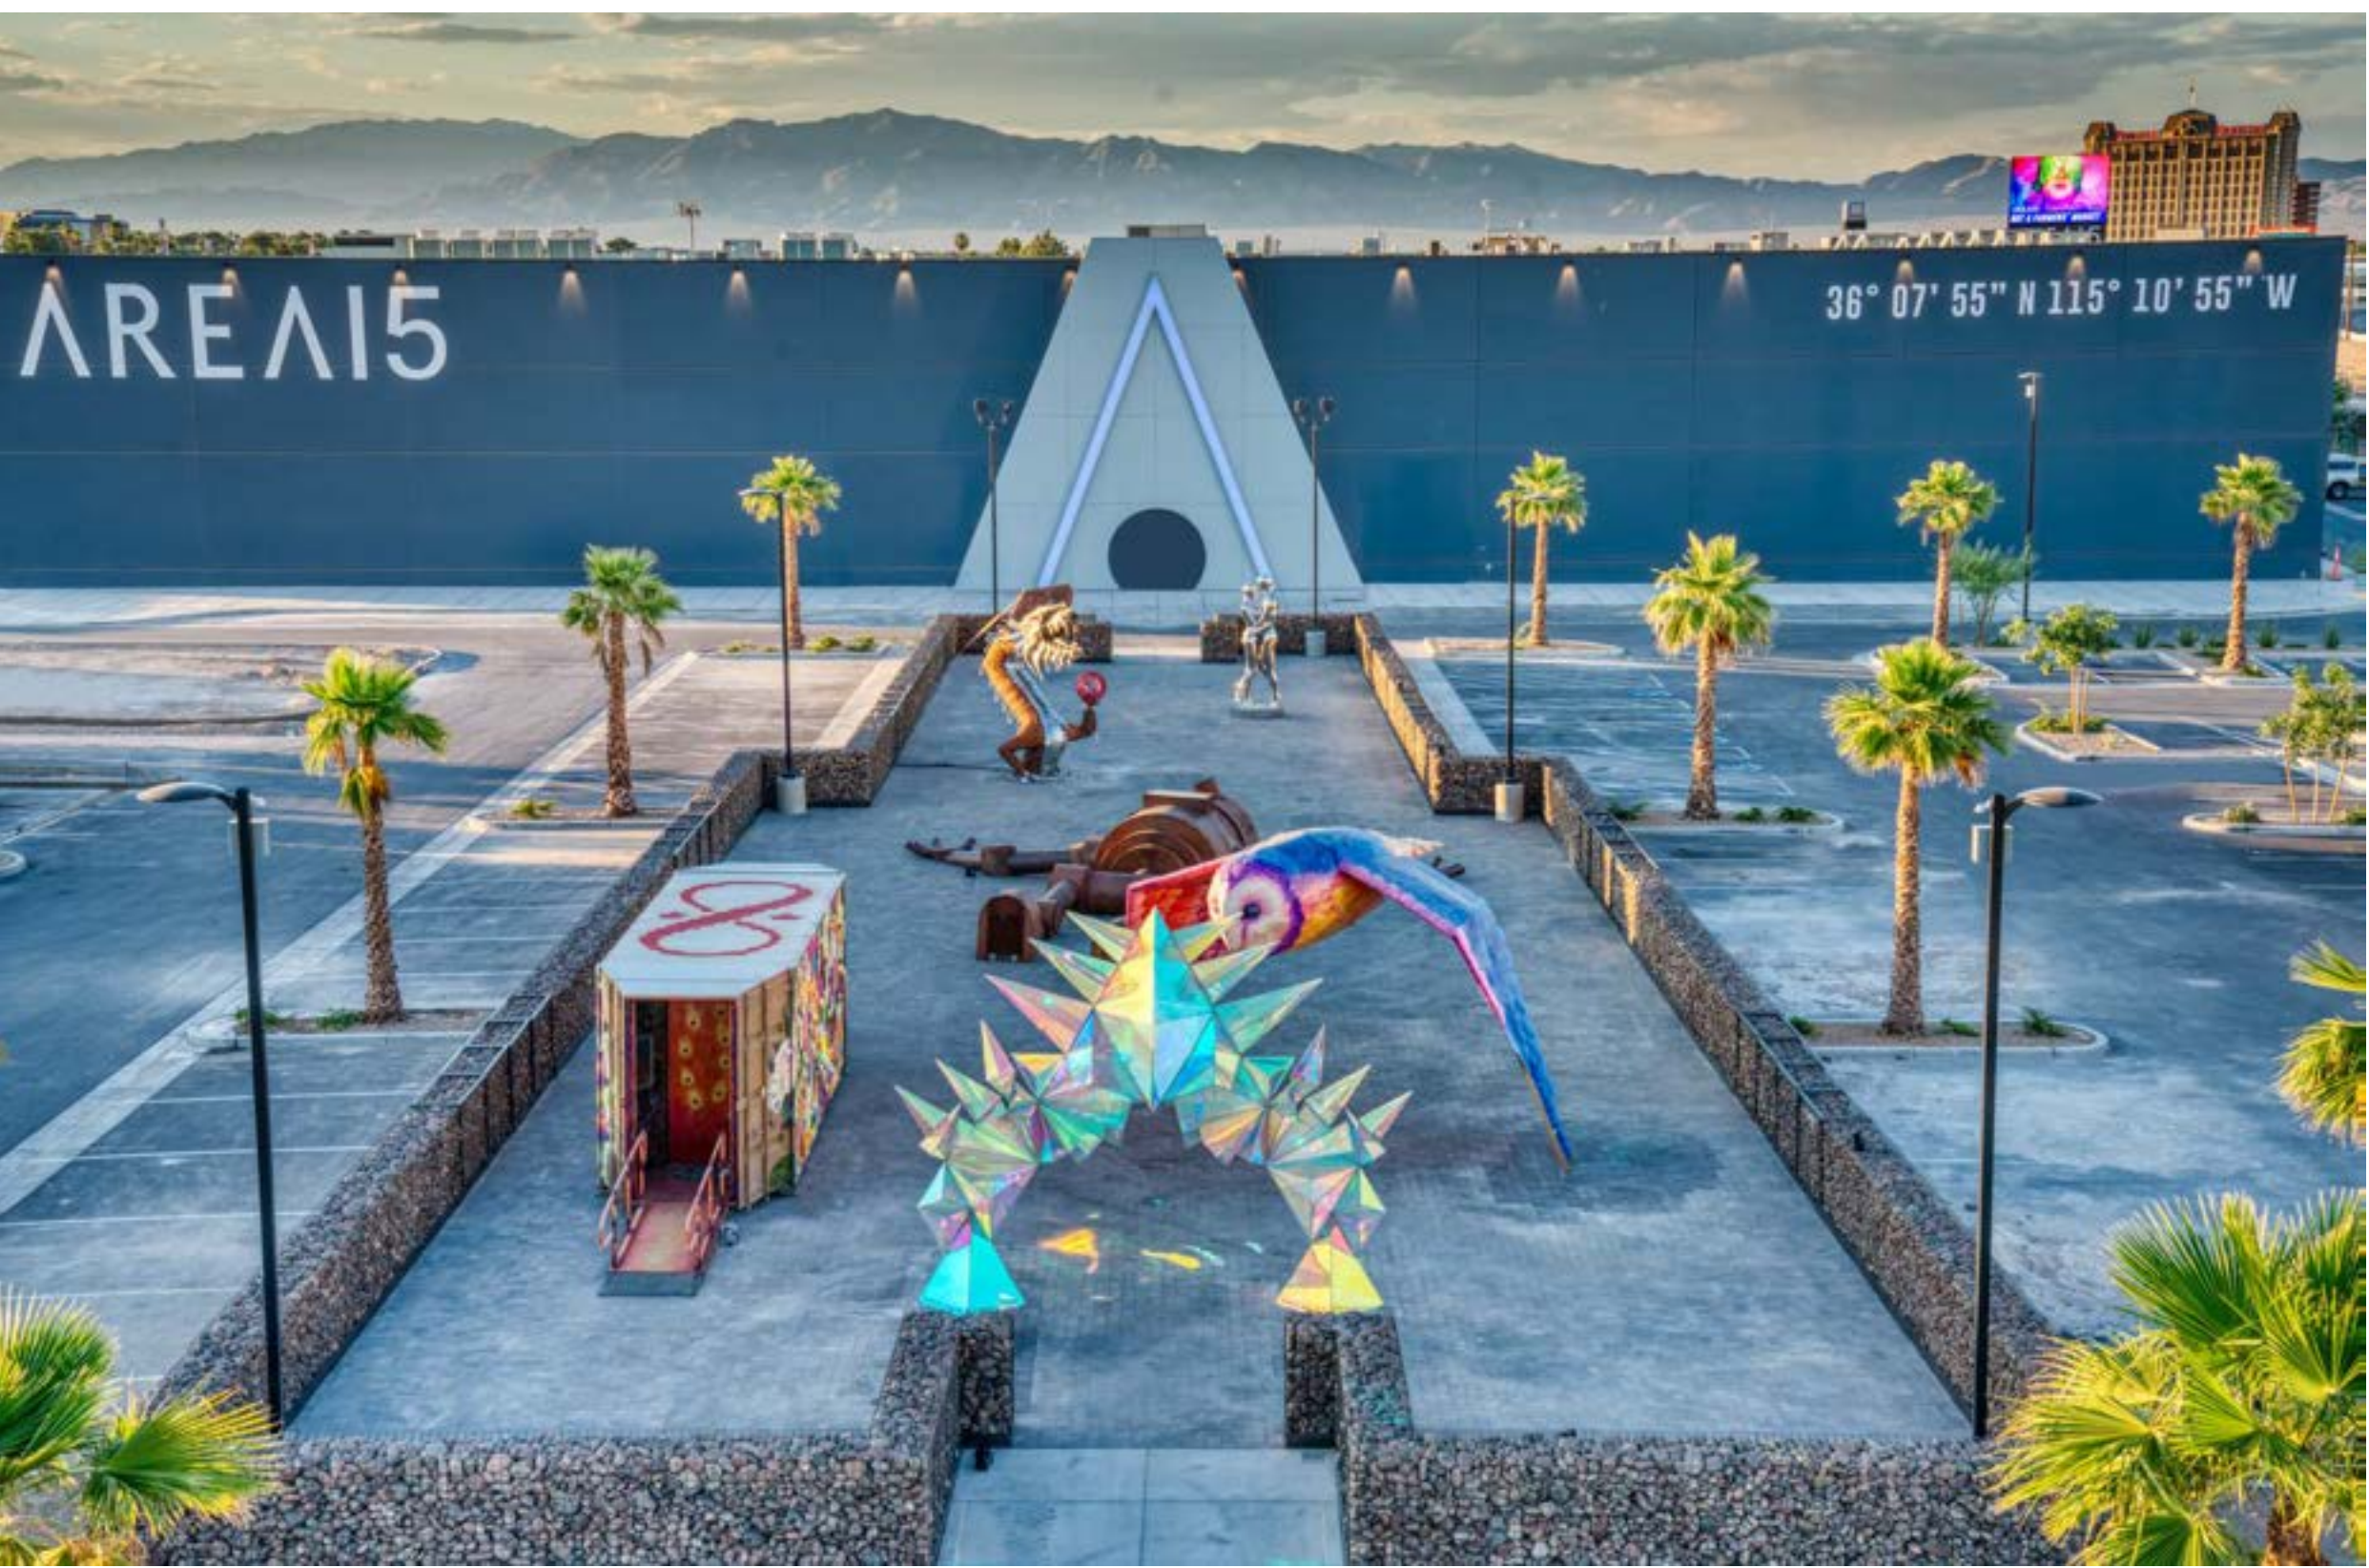

THE PALAZZO

WYNN

ENCORE

RESORTS WORLD

THE MIRAGE

AN IMMERSIVE EVENT AND ENTERTAINMENT DISTRICT

- Located just off I-15 & Desert Inn Road
- Minutes from The Strip
- 300,000 Square Foot Entertainment Complex
- 900 free parking spots

- Square Feet: 10,283
- Dimensions: 220' x 55'
- Capacity: 340 Reception

LIFTOFF

Touch the sky aboard a panoramic ride and aerial experience inspired by aeronauts and aviators of past, present, and future. If you dare brave LIFTOFF's guardian, Gilly, you'll break the barriers between land and sky! A proper toast with specialty libations and refreshments awaits you at the LIFTOFF Lounge before ascending up to the desert airspace. Then, you'll step into the helix for an open-air balloon ride taking you up 130-feet high. At its apex, you'll behold an extraordinary, 360-degree view of the Las Vegas Strip and vistas far and wide.