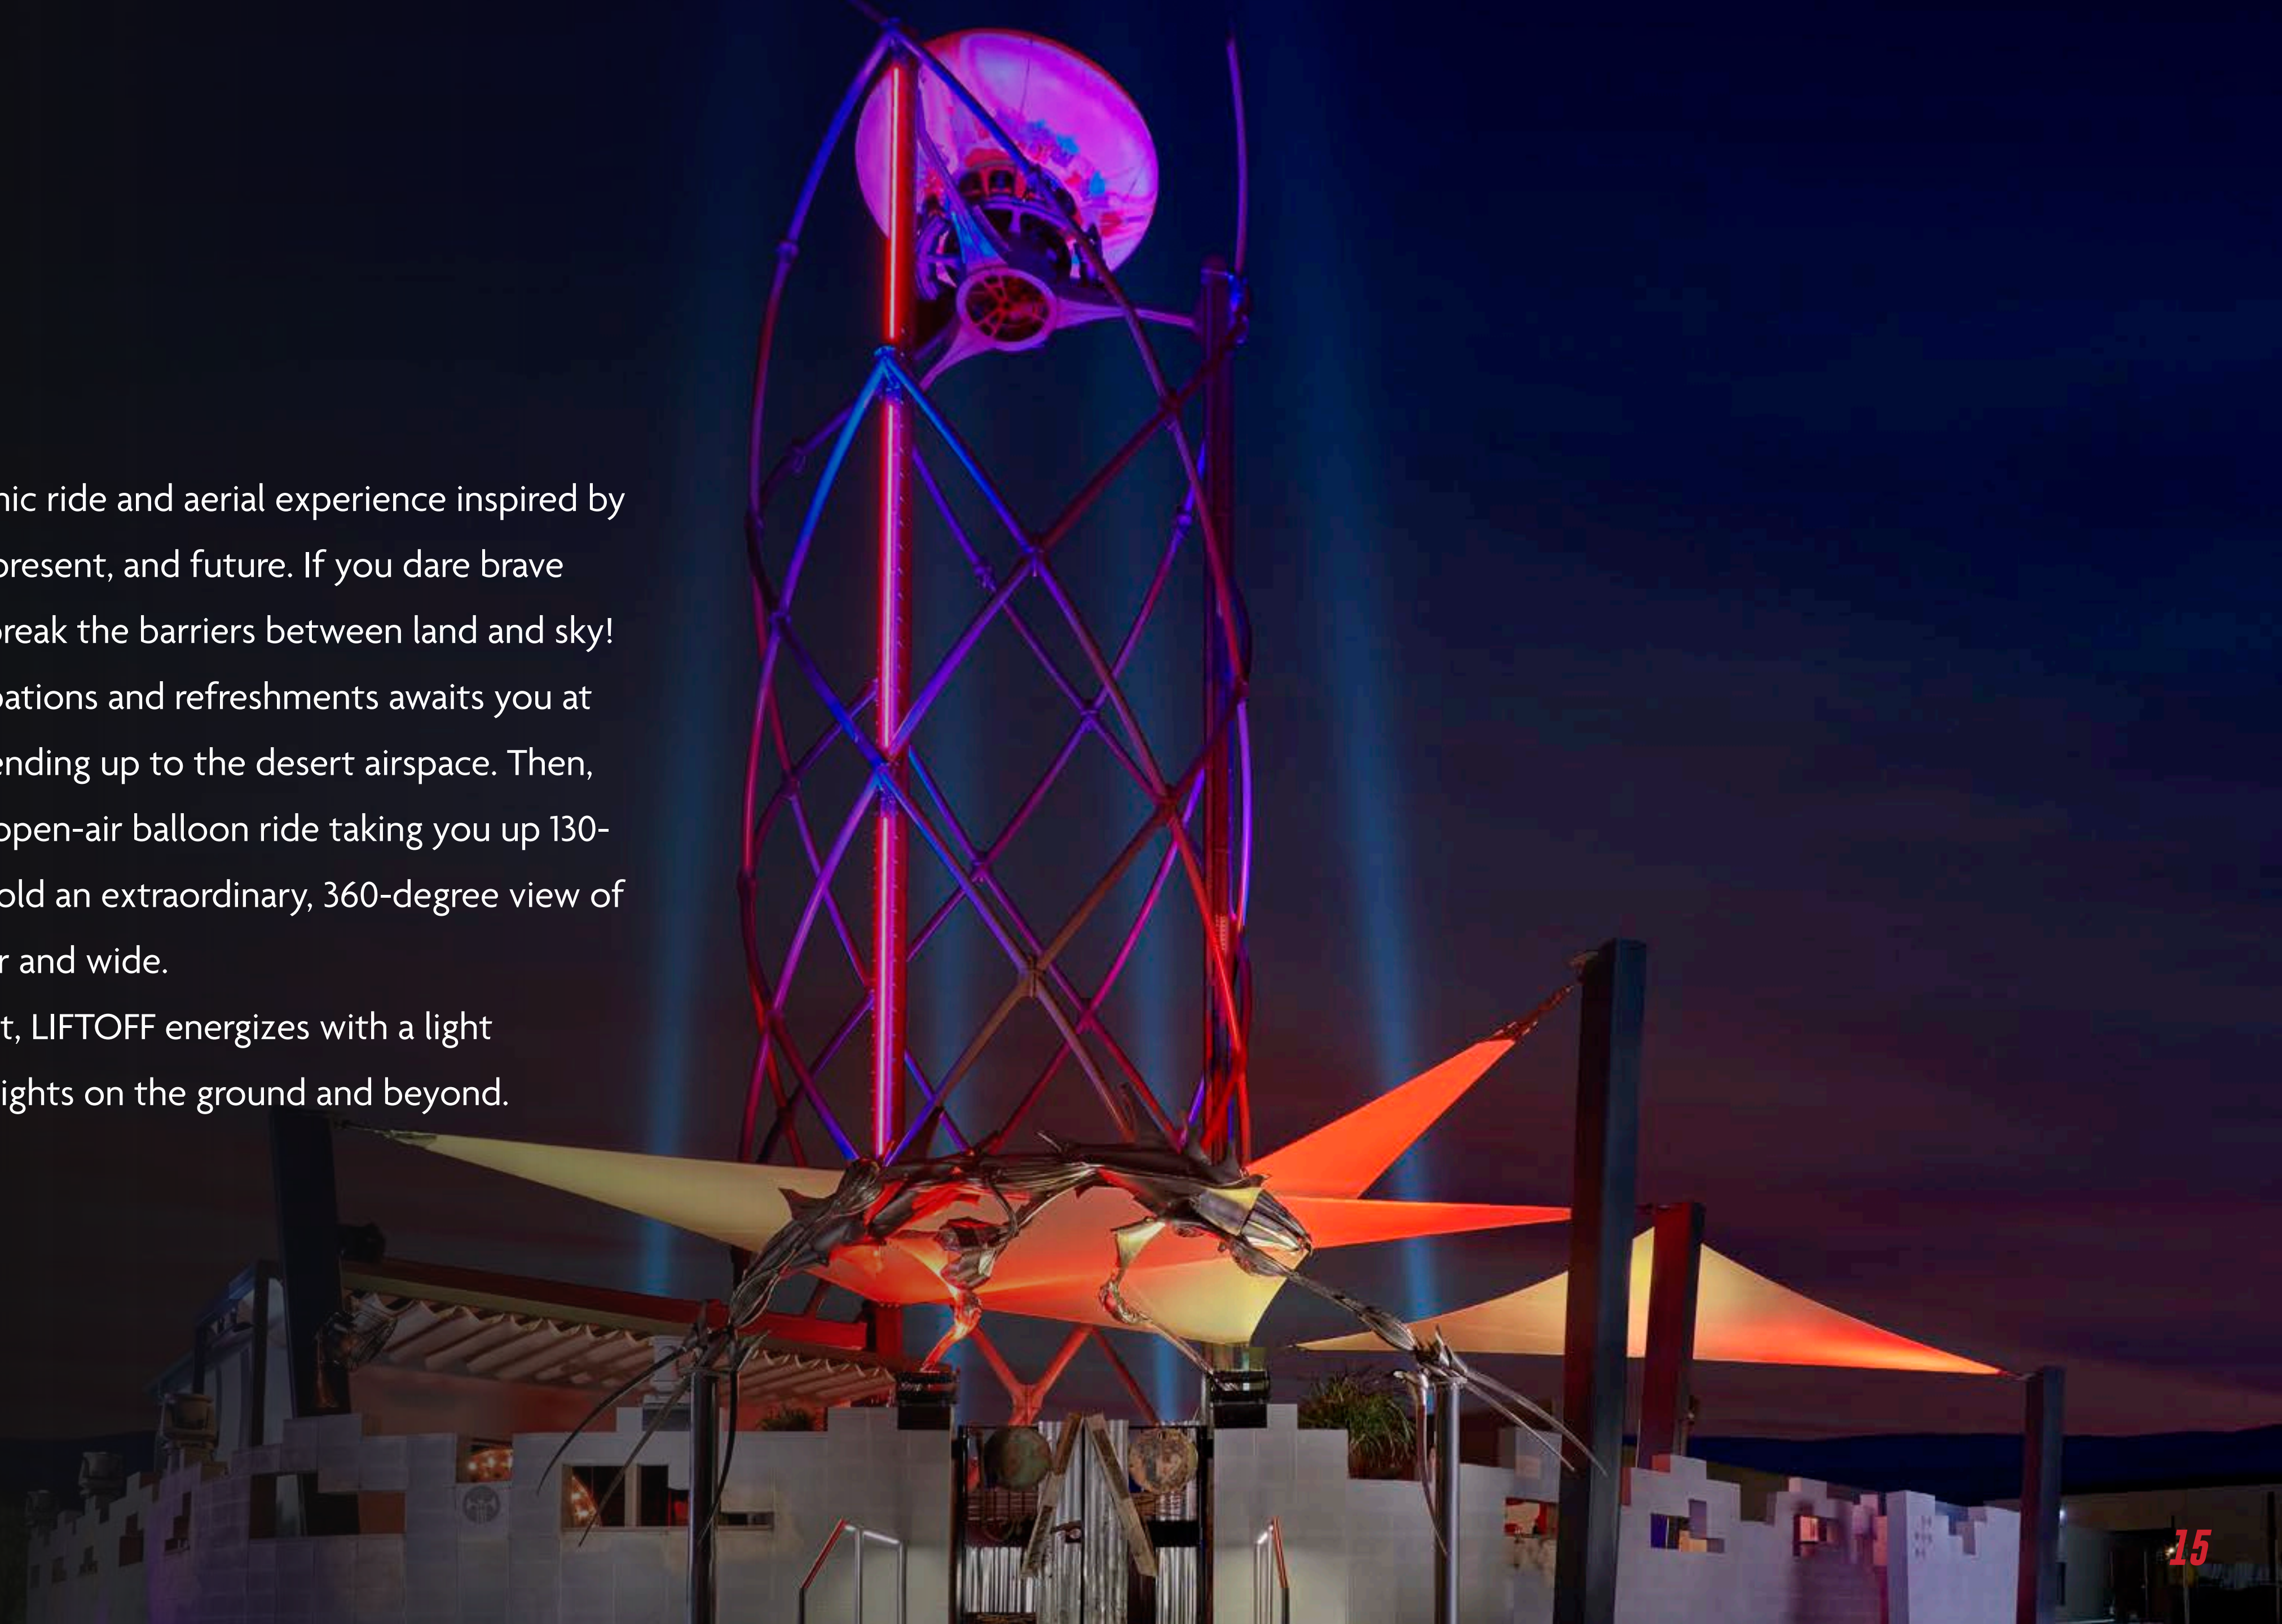

LIFTOFF

Touch the sky aboard a panoramic ride and aerial experience inspired by aeronauts and aviators of past, present, and future. If you dare brave LIFTOFF's guardian, Gilly, you'll break the barriers between land and sky! A proper toast with specialty libations and refreshments awaits you at the LIFTOFF Lounge before ascending up to the desert airspace. Then, you'll step into the helix for an open-air balloon ride taking you up 130-feet high. At its apex, you'll behold an extraordinary, 360-degree view of the Las Vegas Strip and vistas far and wide.

Take flight, day or night! At night, LIFTOFF energizes with a light spectacle rivaling the twinkling lights on the ground and beyond.

- Square Feet: 3762
- Capacity: 155