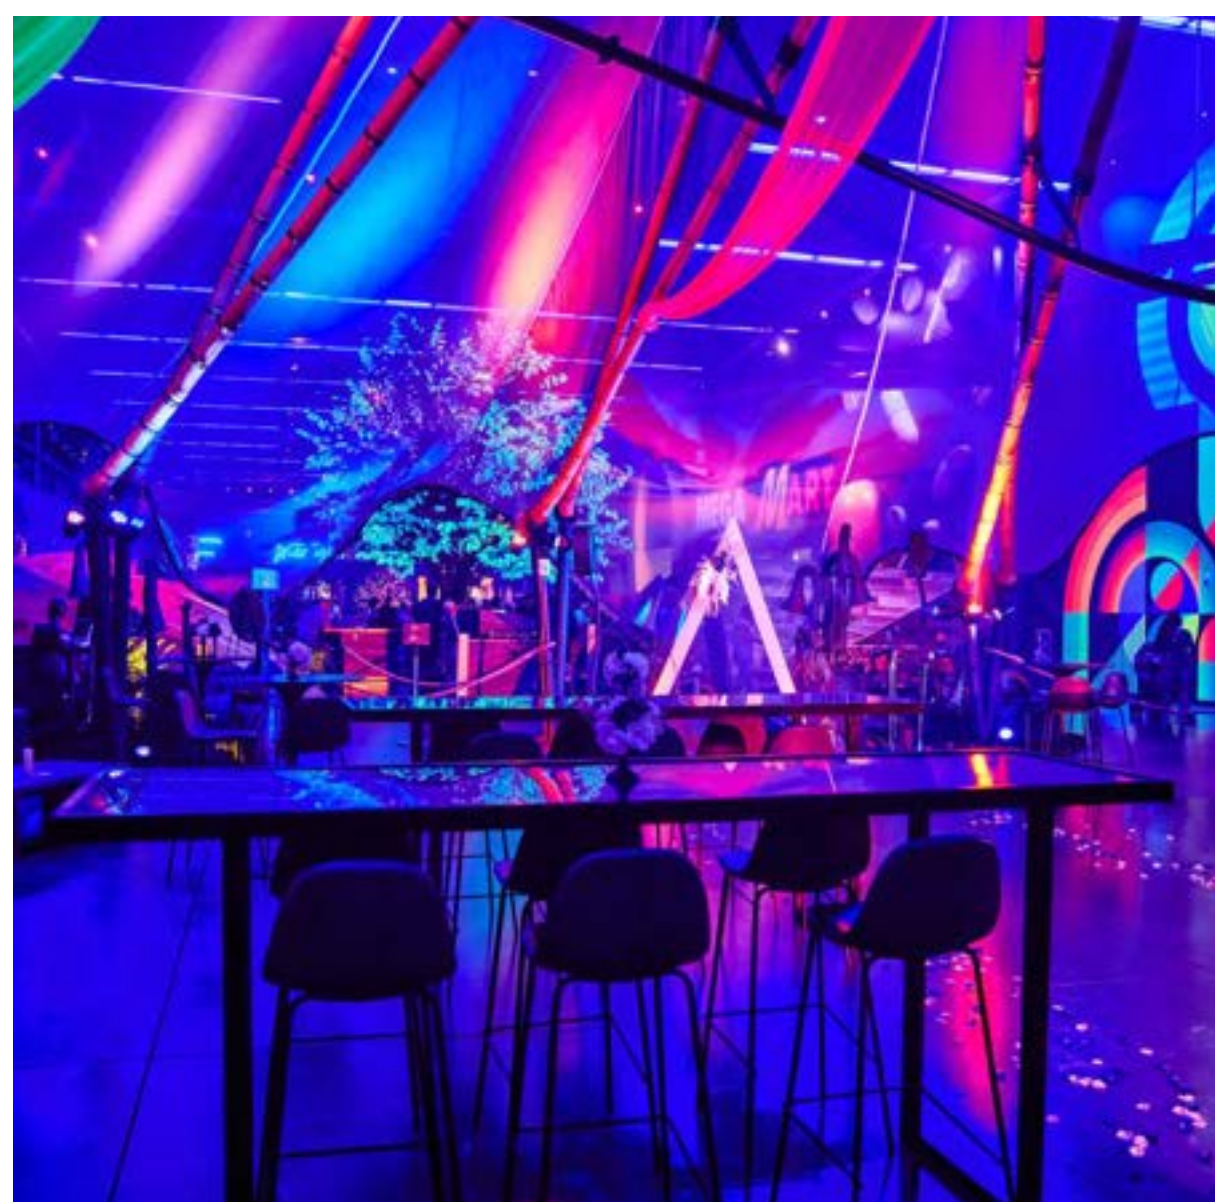

- Square Feet: 1,962
- Dimensions: 50' Diameter
- Capacity: 108 Reception, 70 Seated

PORTAL

Highly flexible indoor event space customizable for any configuration. Branding is amplified with 360-degree projection mapping and a turn-key audio visual package. Ideal for corporate events or industry conferences, private parties or after-parties, intimate speaker events or theater performances. Make this space your own, wherever your imagination leads you.

- Square Feet: 10,283
- Dimensions: 220' x 55'
- Capacity: 340 Reception

LIFTOFF

Touch the sky aboard a panoramic ride and aerial experience inspired by aeronauts and aviators of past, present, and future. If you dare brave LIFTOFF's guardian, Gilly, you'll break the barriers between land and sky! A proper toast with specialty libations and refreshments awaits you at the LIFTOFF Lounge before ascending up to the desert airspace. Then, you'll step into the helix for an open-air balloon ride taking you up 130-feet high. At its apex, you'll behold an extraordinary, 360-degree view of the Las Vegas Strip and vistas far and wide.