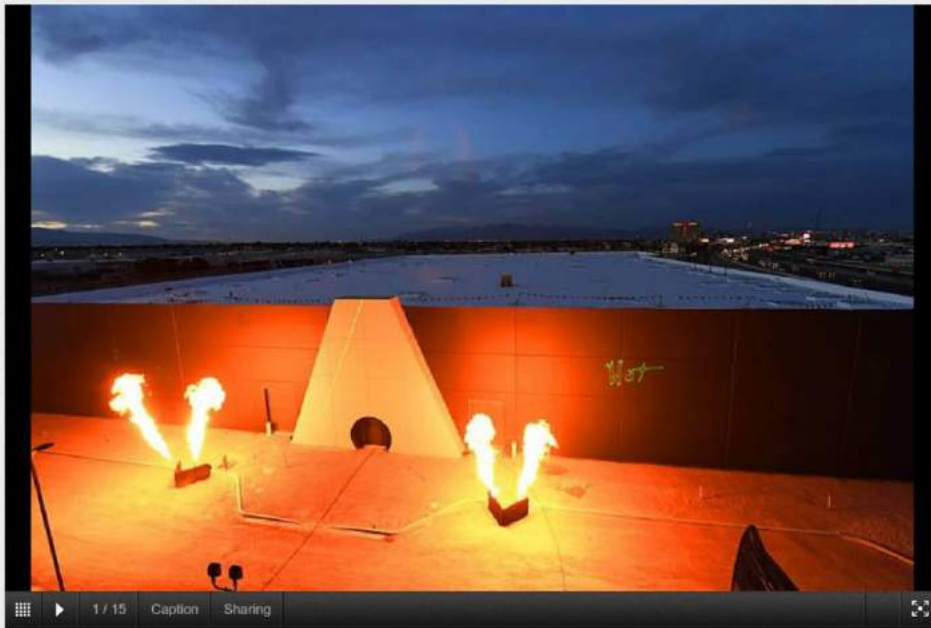

"A" REVEAL AT AREA15

AREA15 revealed the "A" on the front entrance of the 200,000 sq. ft. art, retail and entertainment complex at Desert Inn Road and Rancho Drive in Las Vegas Tuesday, March 26, 2019

0 Comments Las Vegas Weekly

Login

Recommend Tweet Share

Sort by Best

Start the discussion...

LOG IN WITH OR SIGN UP WITH DISQUS

Name

Be the first to comment.

Subscribe Add Disqus to your site Disqus' Privacy Policy

DISQUS

"A" Reveal at AREA15 - Las Vegas Weekly

MAR 27 2019

(IMAGE 1 OF 4)

(EST.) MONTHLY VISITS: 282K

(EST.) COVERAGE VIEWS: 1.23K

DOMAIN AUTHORITY: 69