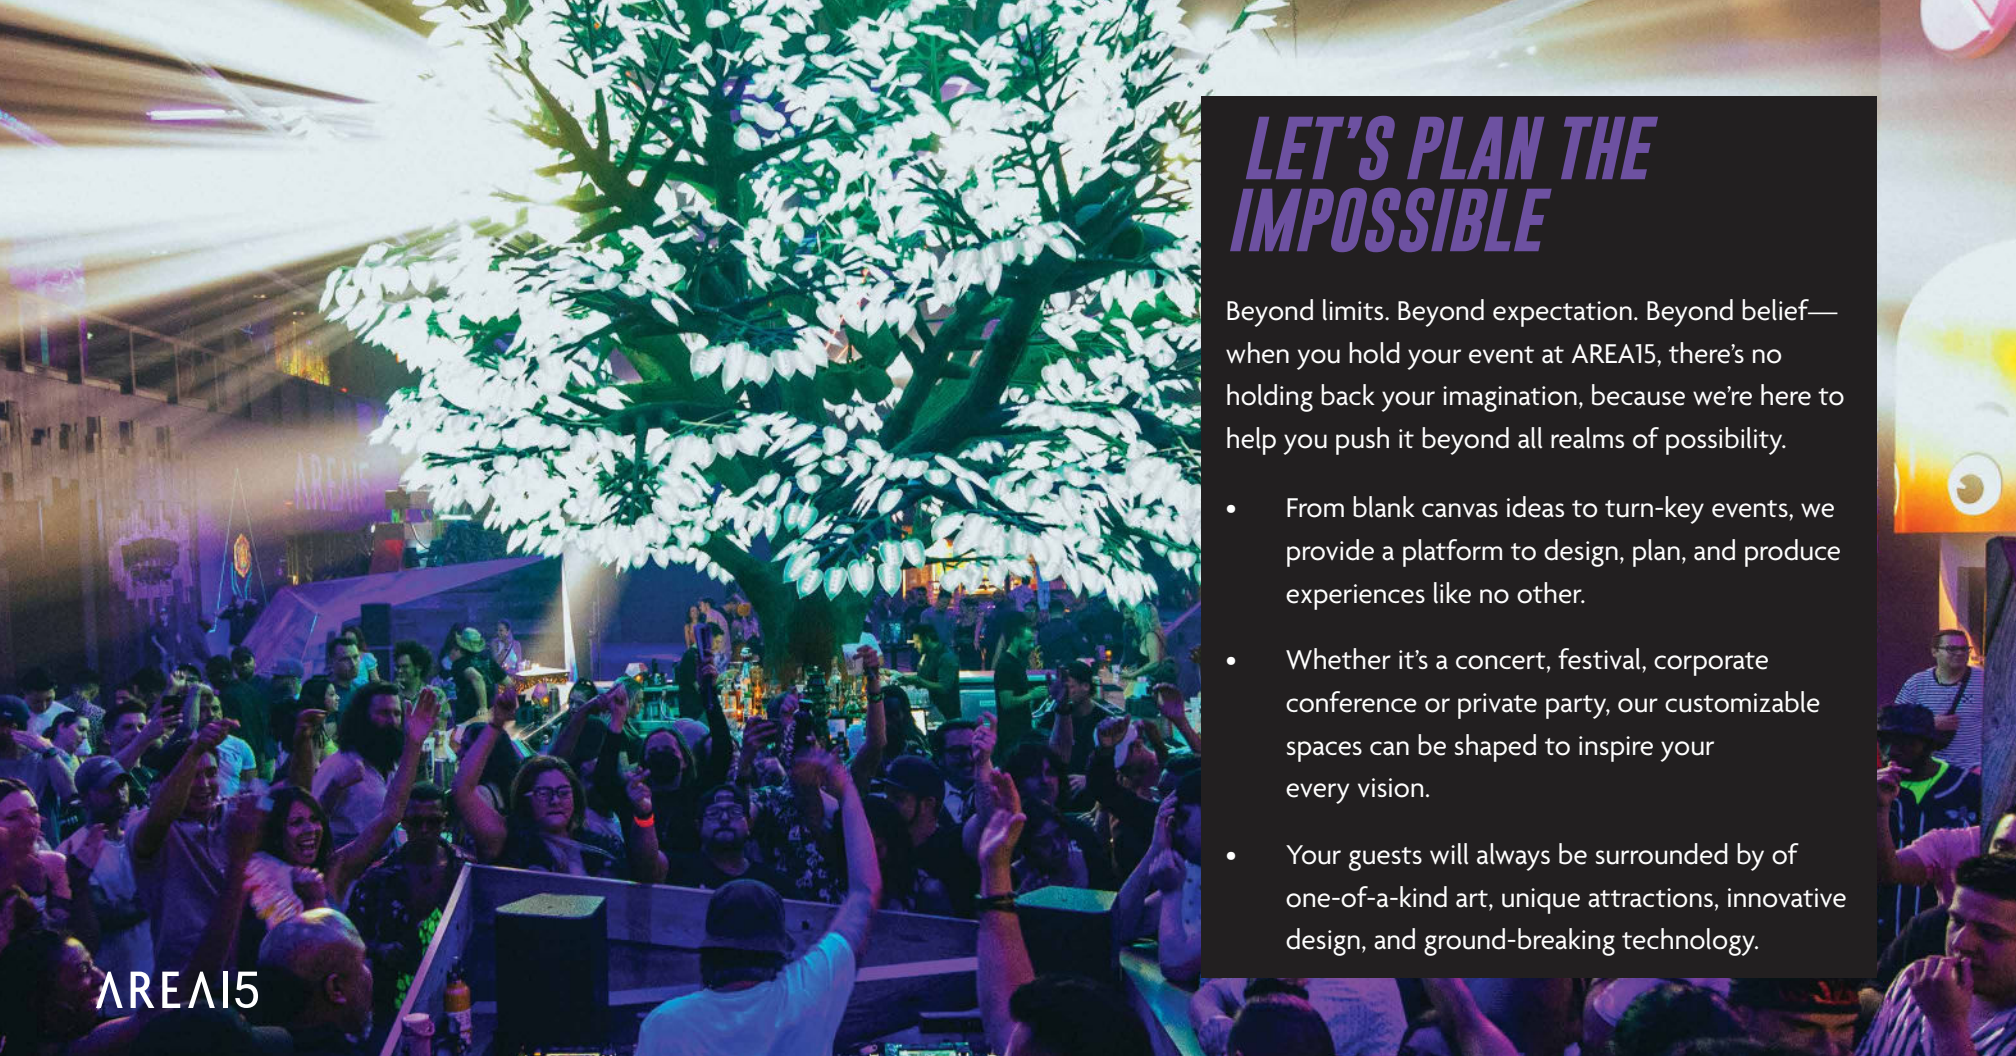

AREA15

AREA15

LET'S PLAN THE IMPOSSIBLE

Beyond limits. Beyond expectation. Beyond belief—when you hold your event at AREA15, there's no holding back your imagination, because we're here to help you push it beyond all realms of possibility.

- Twitch

ODDWOOD

Enter a striking event setting where the glowing leaves of the ODDWOOD tree set the stage for events most illuminating. Whether you imagine the electric canopy as a backdrop for your conference or lecture series, or as the centerpiece for an afterparty celebration—this euphoric space sheds a new light on any event experience.

Dimensions: 50' Diameter

Square Feet: 1,962

Capacity: 100 Reception

AREA 15

A-LOT

Welcome to a blank canvas for the most extraordinary outdoor event you can imagine. A-LOT is a fully customizable setting that can be designed to accommodate any layout and décor theme you can dream up for full-scale events and more—from corporate galas and product launches to concerts and music festivals. Plus, A-LOT boasts an exclusive 80-guest sky deck with views of the Las Vegas strip—perfect for your top sponsors or VIPs.