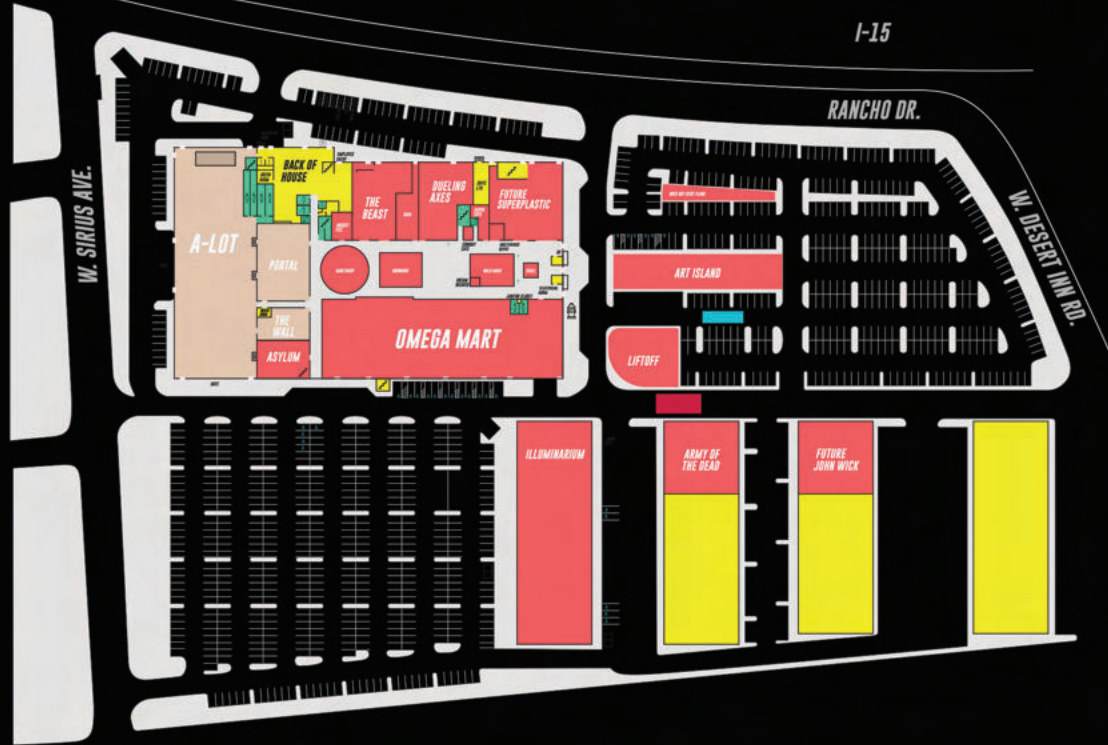

CAMPUS

« NORTH

- EXPERIENCES
- EVENT SPACES
- BACK OF HOUSE
- RIDESHARE PICK UP
- RIDESHARE DROP OFF
- FIRE HYDRANT
- FIRE HOUSE
- RECYCLING
- GARBAGE
- STAIRS
- ELEVATOR
- RESTROOM
- ? CX
- GARAGE DOOR