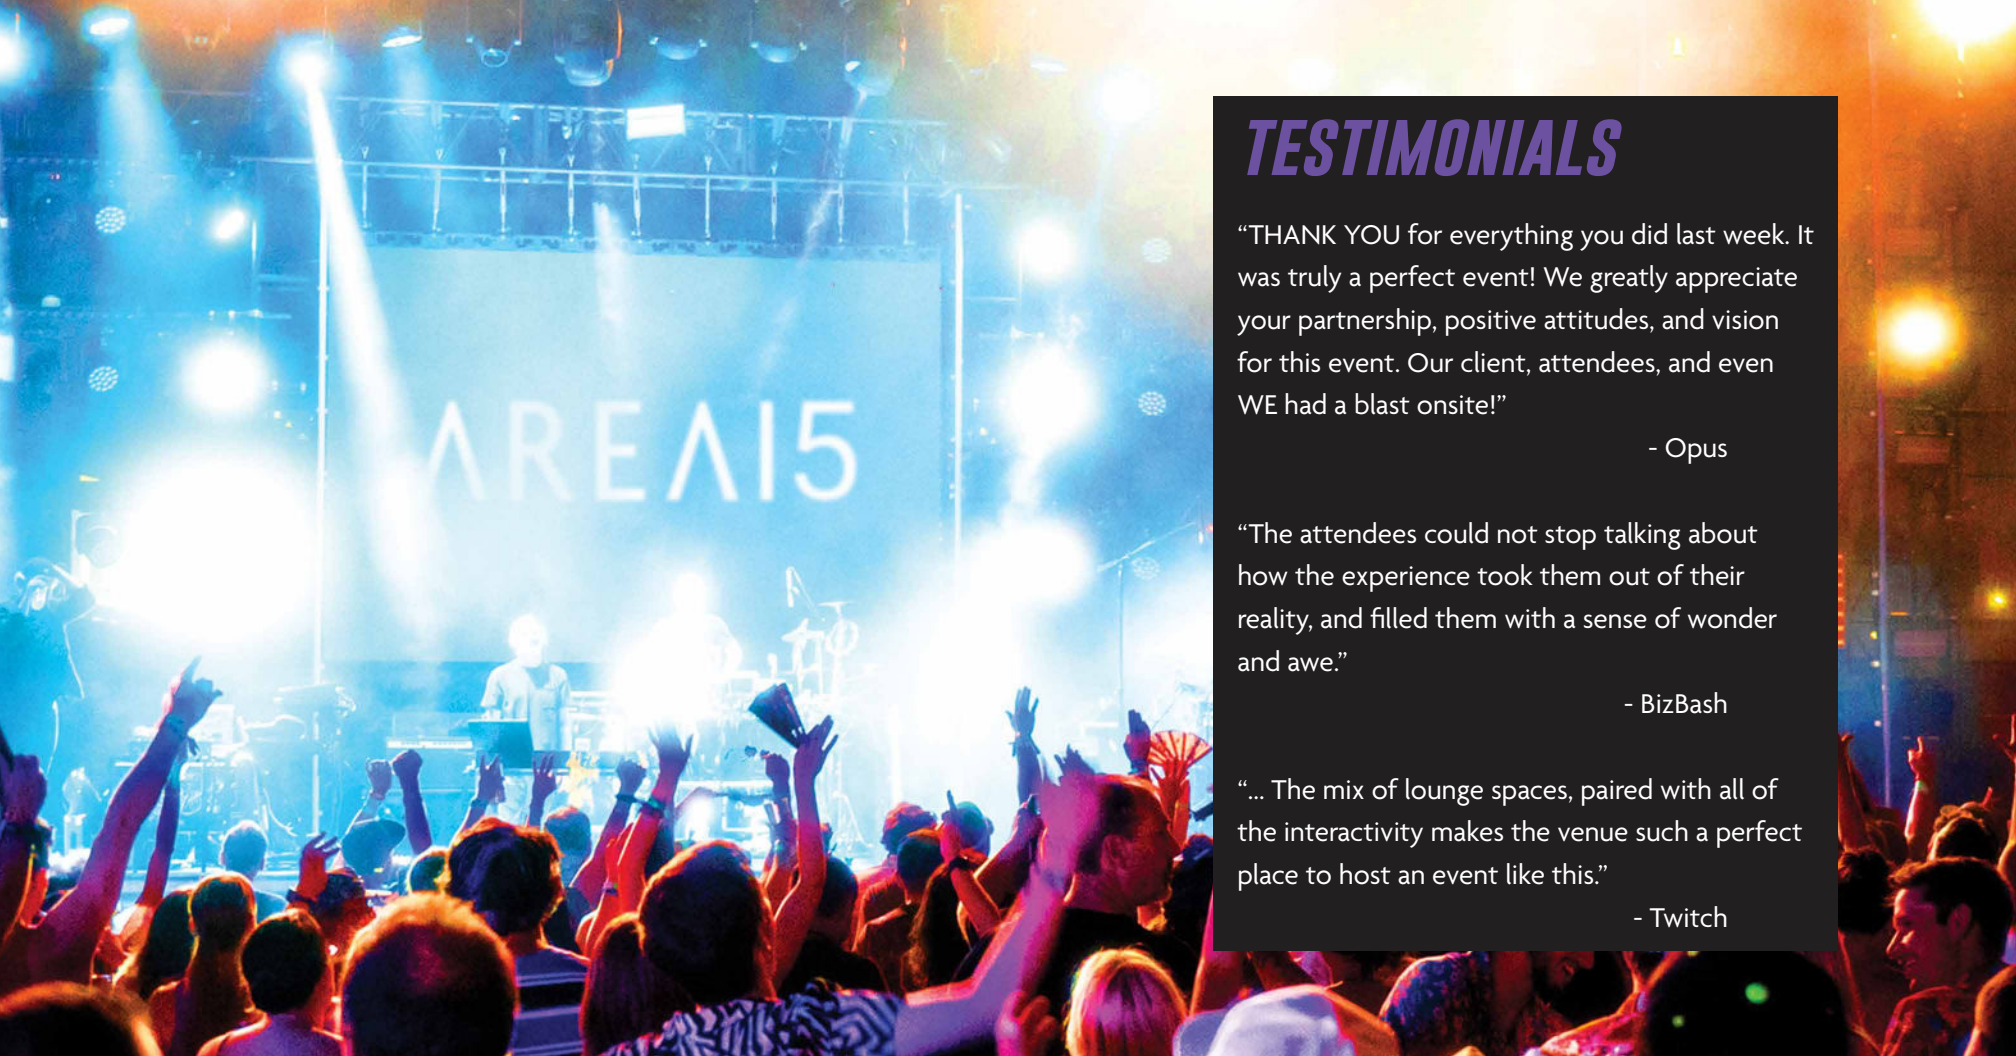

TESTIMONIALS

“THANK YOU for everything you did last week. It was truly a perfect event! We greatly appreciate your partnership, positive attitudes, and vision for this event. Our client, attendees, and even WE had a blast onsite!”

- Opus

“The attendees could not stop talking about how the experience took them out of their reality, and filled them with a sense of wonder and awe.”

- BizBash

“... The mix of lounge spaces, paired with all of the interactivity makes the venue such a perfect place to host an event like this.”

- Twitch