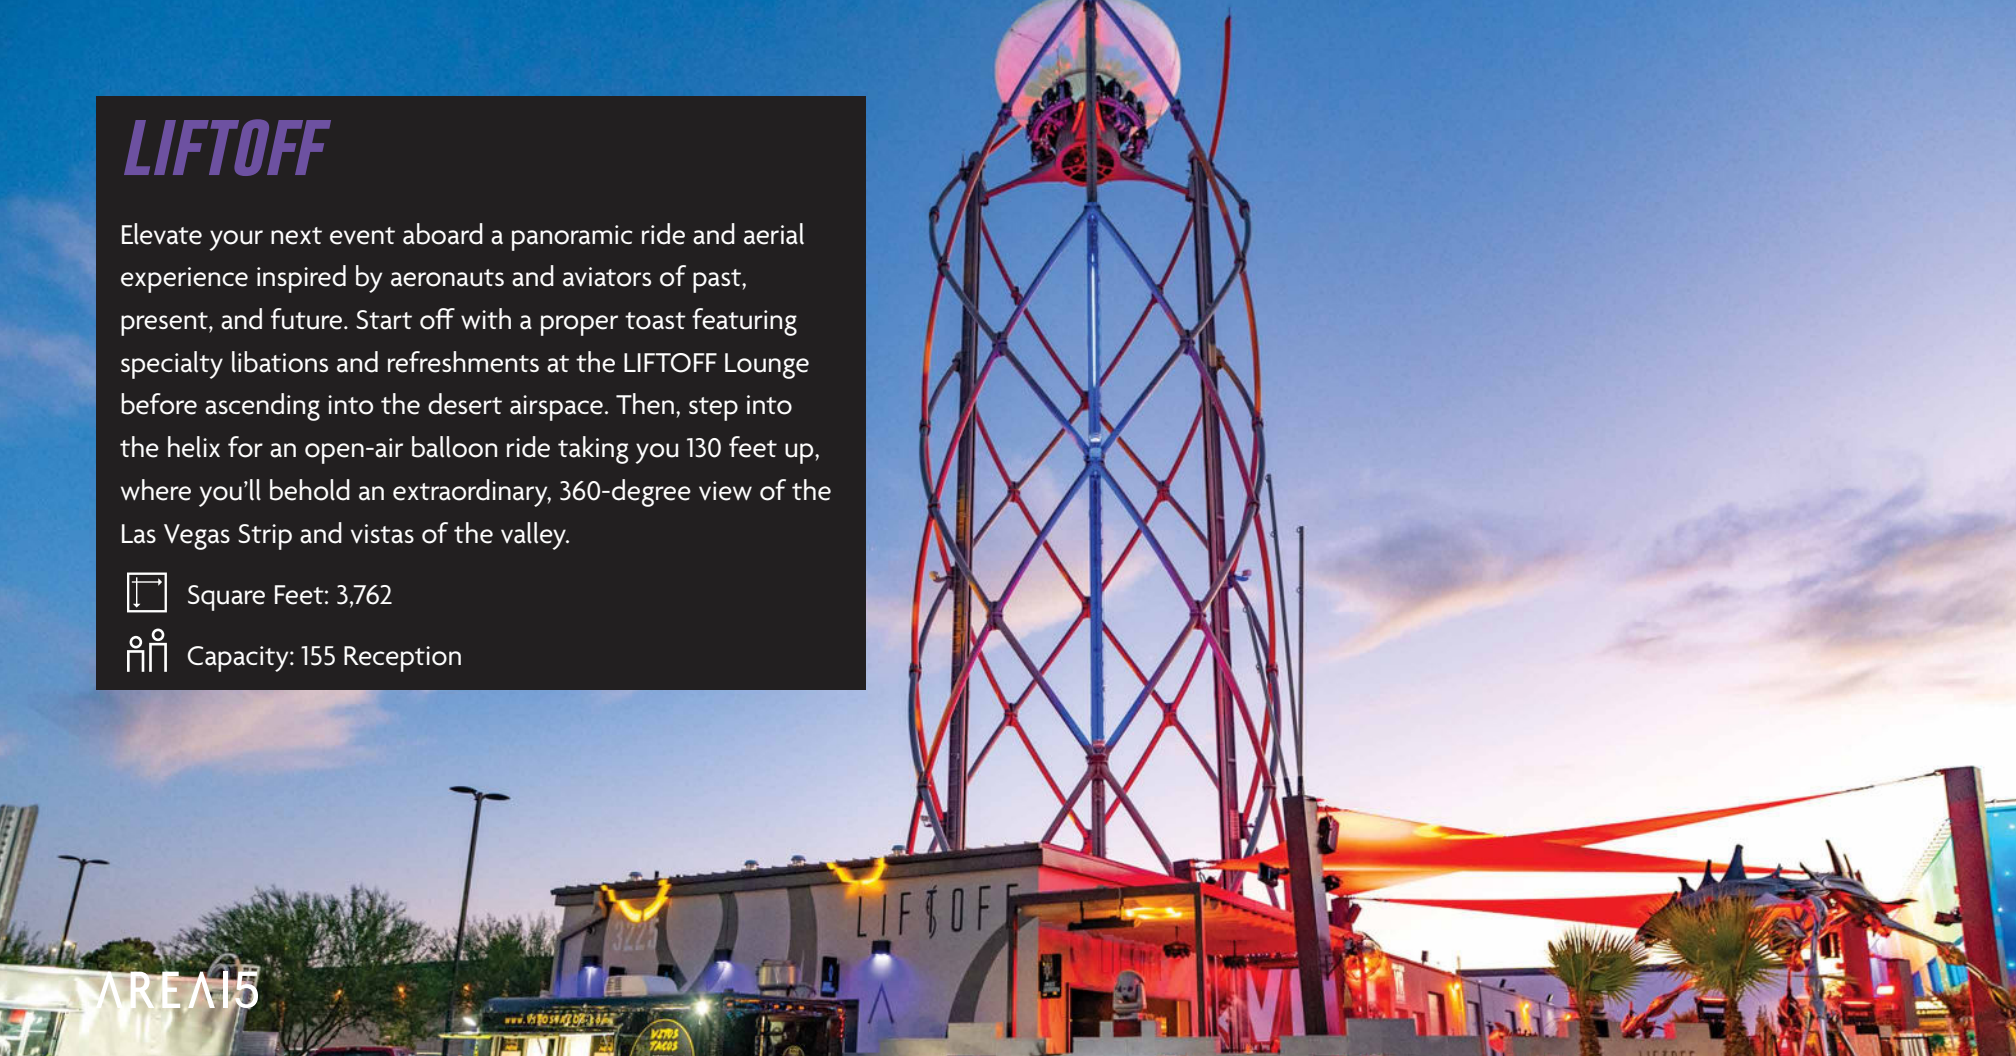

LIFTOFF

Elevate your next event aboard a panoramic ride and aerial experience inspired by aeronauts and aviators of past, present, and future. Start off with a proper toast featuring specialty libations and refreshments at the LIFTOFF Lounge before ascending into the desert airspace. Then, step into the helix for an open-air balloon ride taking you 130 feet up, where you'll behold an extraordinary, 360-degree view of the Las Vegas Strip and vistas of the valley.

Square Feet: 3,762

Capacity: 155 Reception

AREA 15