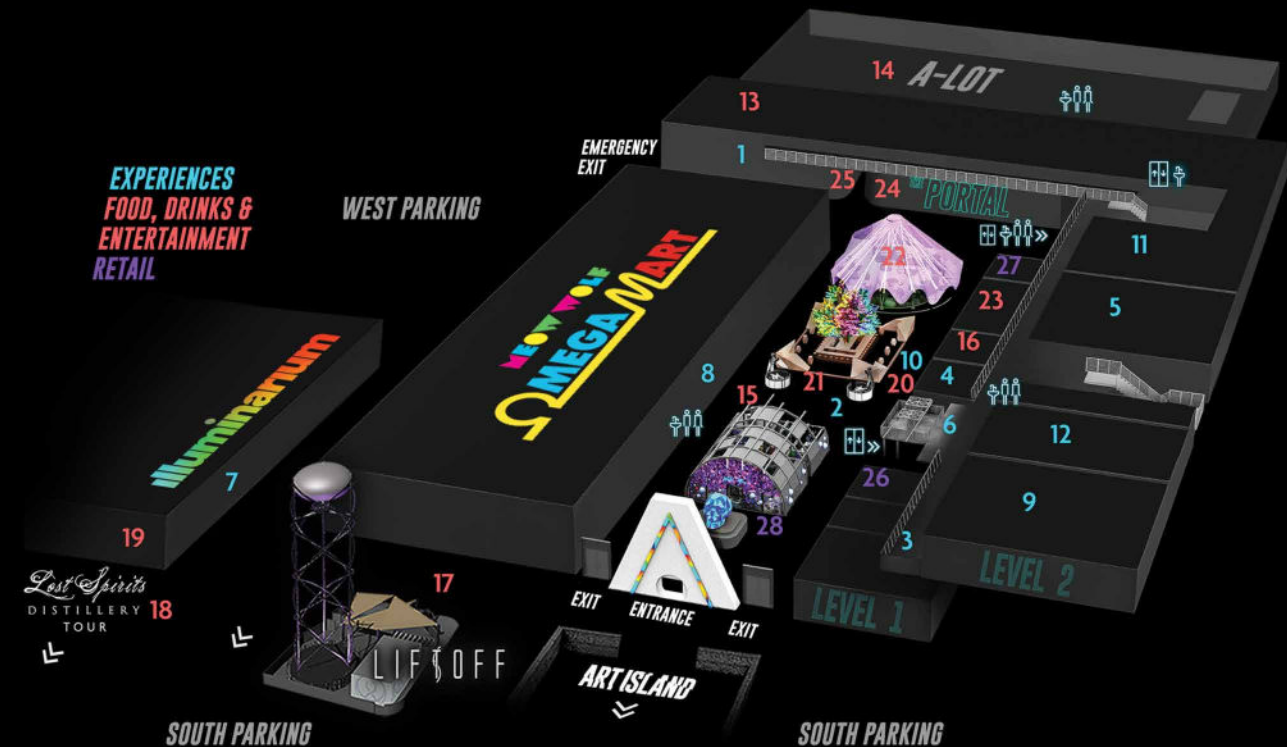

28
Wild Muse
Art you can wear.

**EXPERIENCES
FOOD, DRINKS &
ENTERTAINMENT
RETAIL**