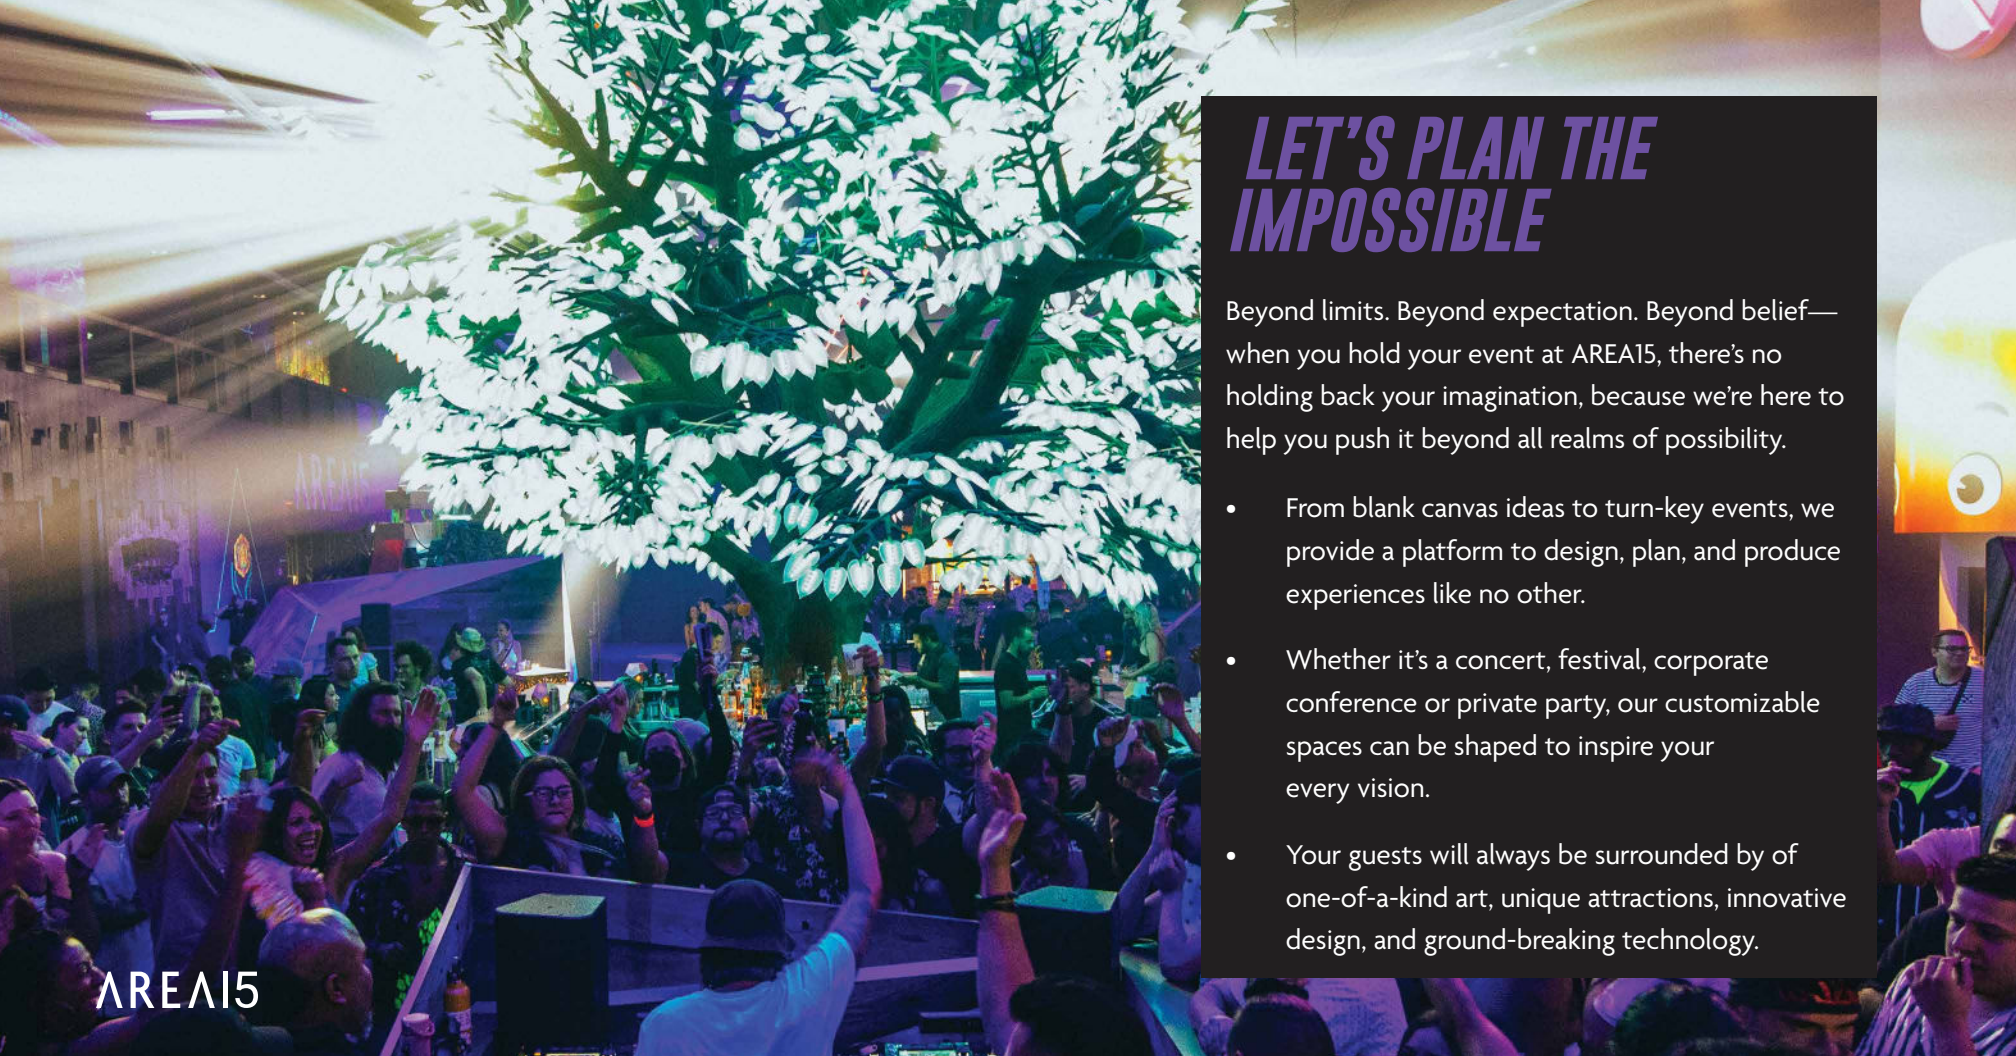

AREA15

LET'S PLAN THE IMPOSSIBLE

Beyond limits. Beyond expectation. Beyond belief—when you hold your event at AREA15, there's no holding back your imagination, because we're here to help you push it beyond all realms of possibility.

- From blank canvas ideas to turn-key events, we provide a platform to design, plan, and produce experiences like no other.
- Whether it's a concert, festival, corporate conference or private party, our customizable spaces can be shaped to inspire your every vision.
- Your guests will always be surrounded by of one-of-a-kind art, unique attractions, innovative design, and ground-breaking technology.