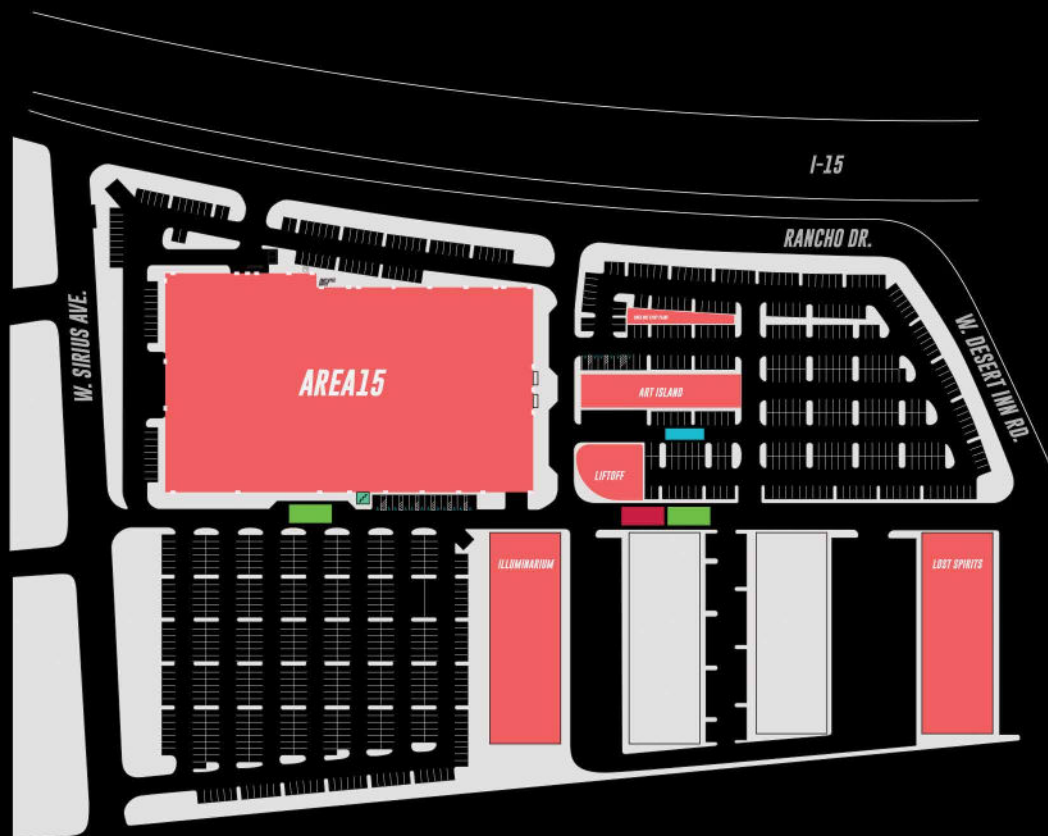

CAMPUS

« NORTH

- RIDESHARE PICK UP
- RIDESHARE DROP OFF
- BUS DROP OFF