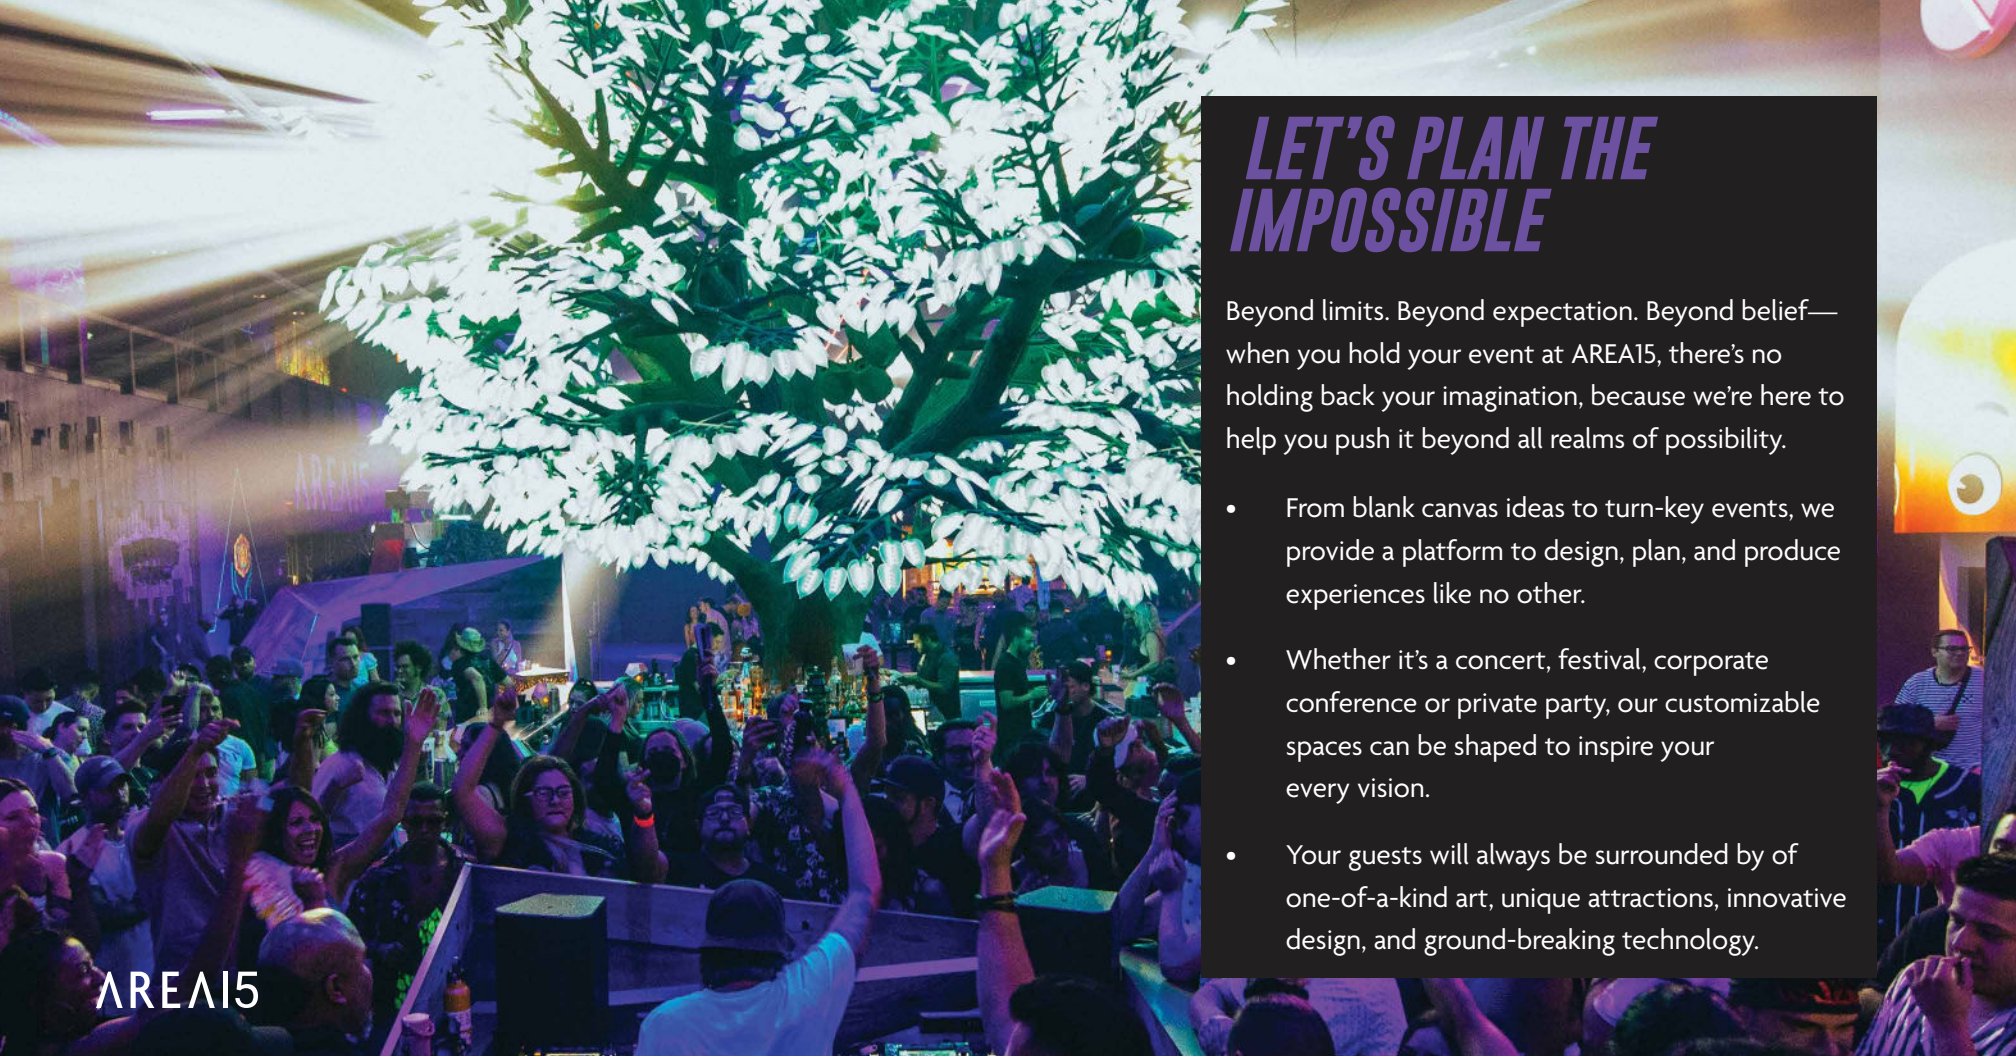

AREA15

LET'S PLAN THE IMPOSSIBLE

Beyond limits. Beyond expectation. Beyond belief—when you hold your event at AREA15, there's no holding back your imagination, because we're here to help you push it beyond all realms of possibility.

- From blank canvas ideas to turn-key events, we provide a platform to design, plan, and produce experiences like no other.
- Whether it's a concert, festival, corporate conference or private party, our customizable spaces can be shaped to inspire your every vision.
- Your guests will always be surrounded by of one-of-a-kind art, unique attractions, innovative design, and ground-breaking technology.