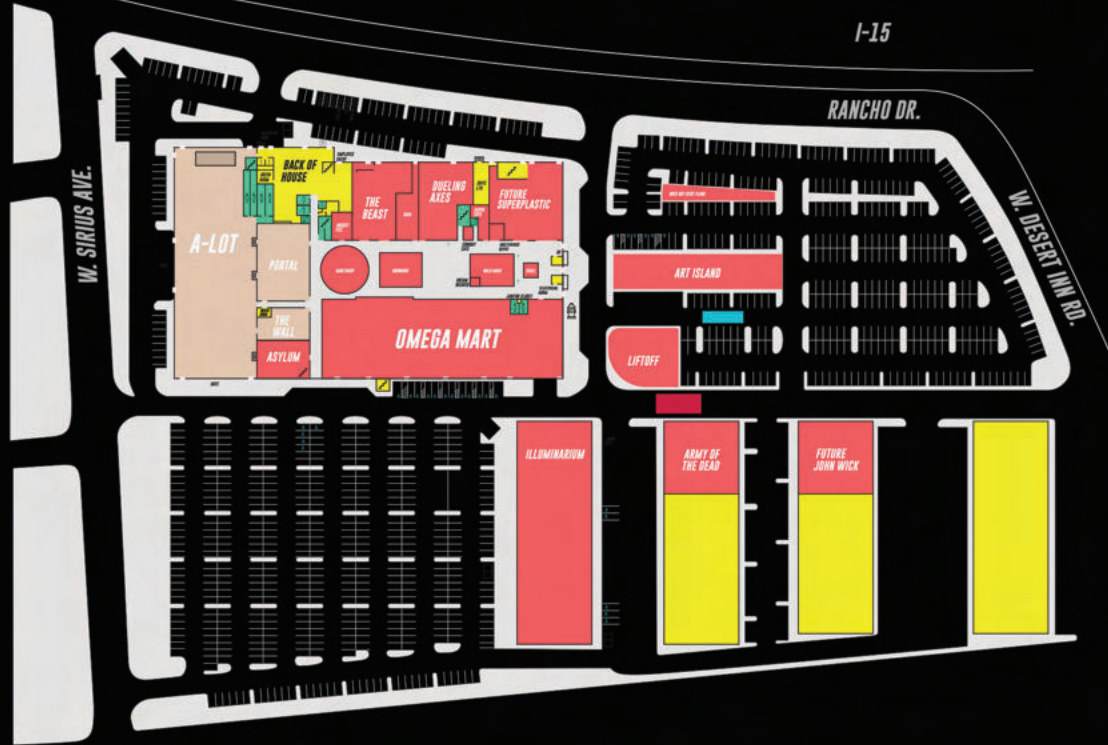

CAMPUS

« NORTH

- EXPERIENCES
- EVENT SPACES
- BACK OF HOUSE
- RIDESHARE PICK UP
- RIDESHARE DROP OFF
- FIRE HYDRANT
- FIRE HOUSE
- RECYCLING
- GARBAGE
- STAIRS
- ELEVATOR
- RESTROOM
- CX
- GARAGE DOOR