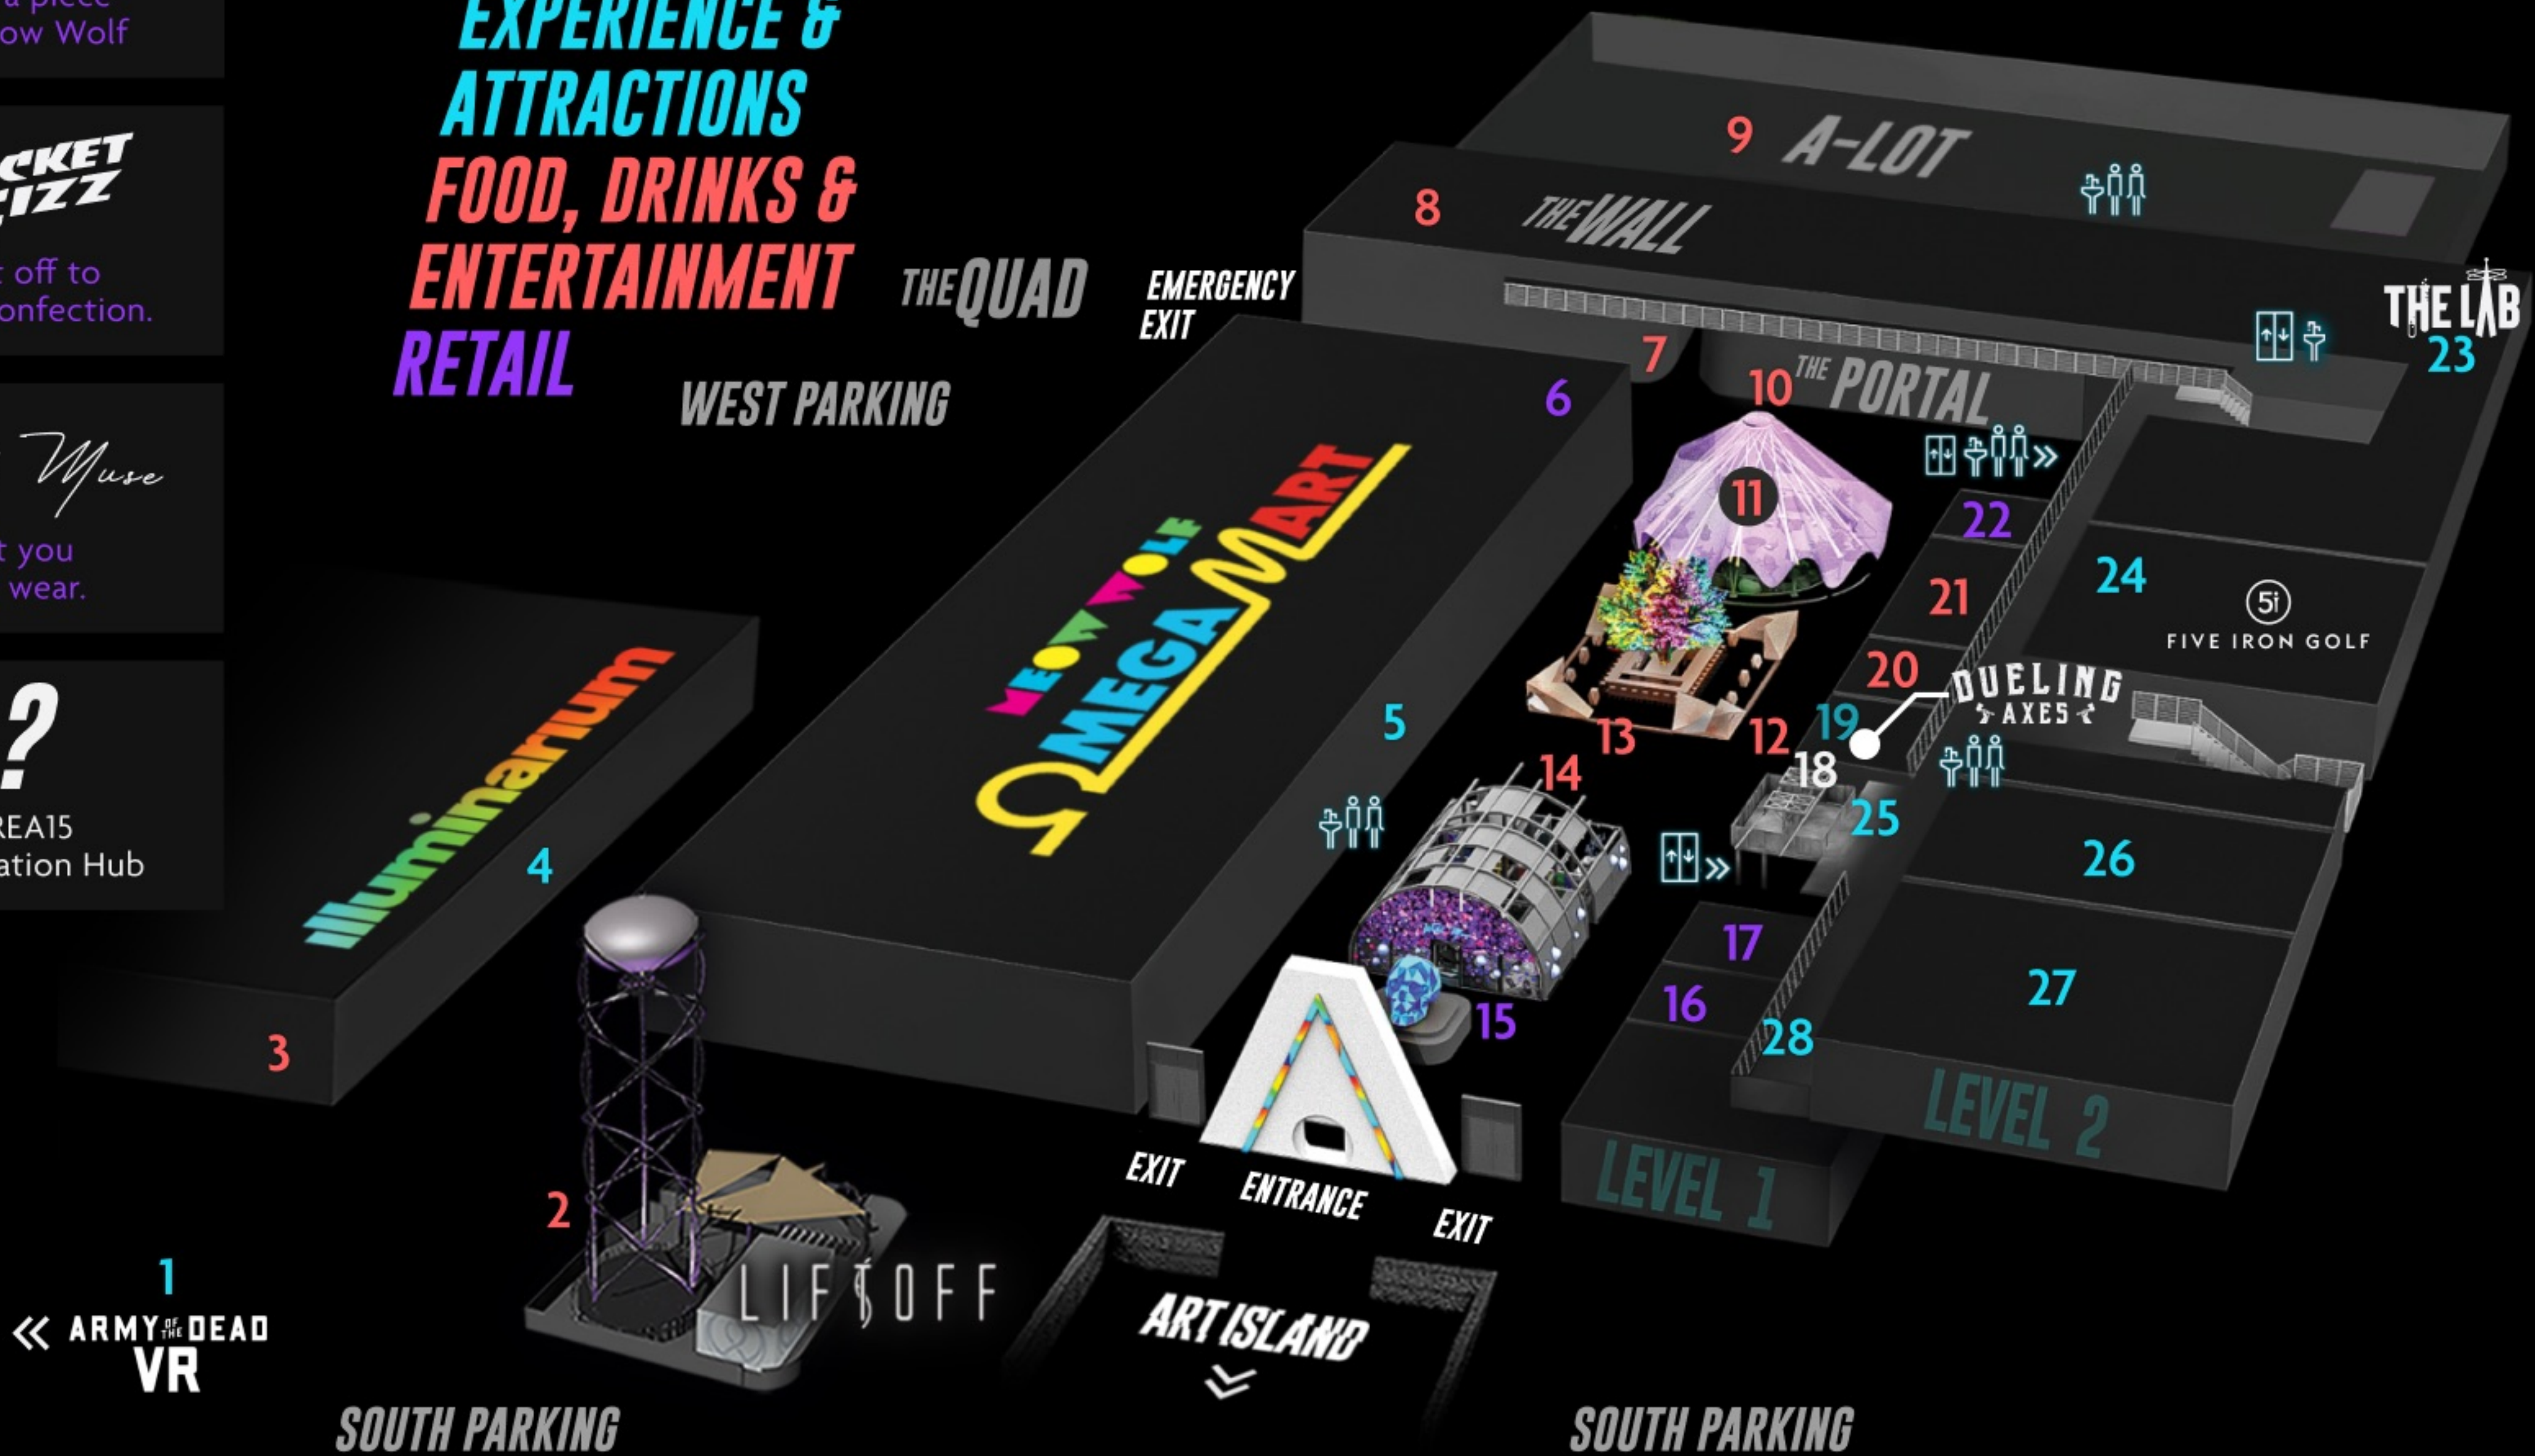

EXPERIENCE & ATTRACTIONS
FOOD, DRINKS & ENTERTAINMENT
RETAIL