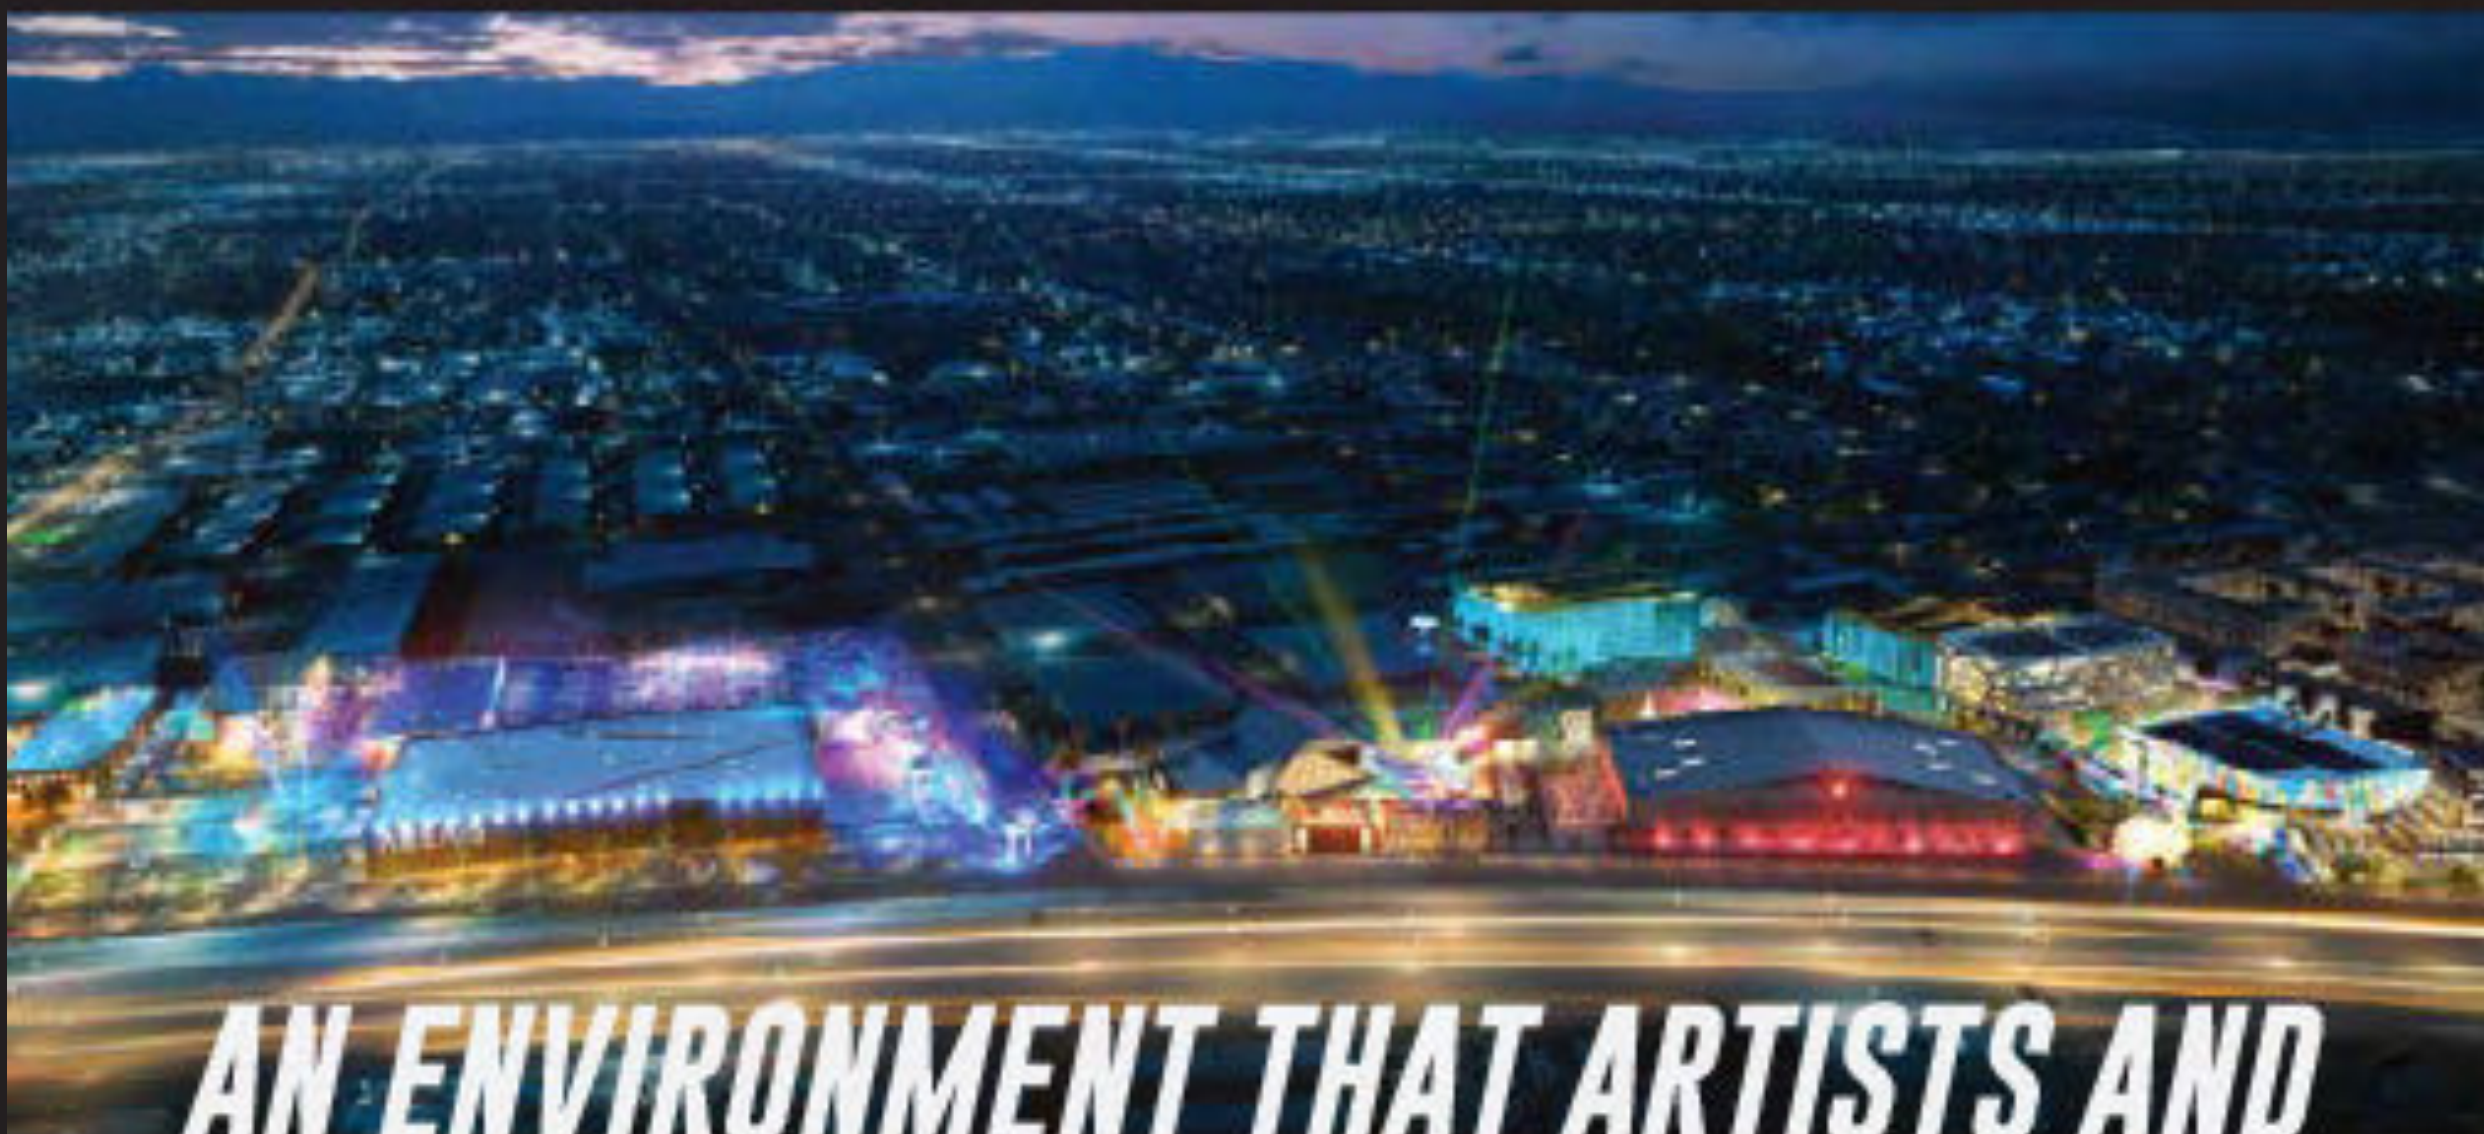

AN ENVIRONMENT THAT ARTISTS AND CONCERT GOERS SEEK TO EXPERIENCE

Located just off the I-15 and benefitting from immediate proximity to the city's main attractions and access points, AREA15 is perfectly situated in the heart of Las Vegas.